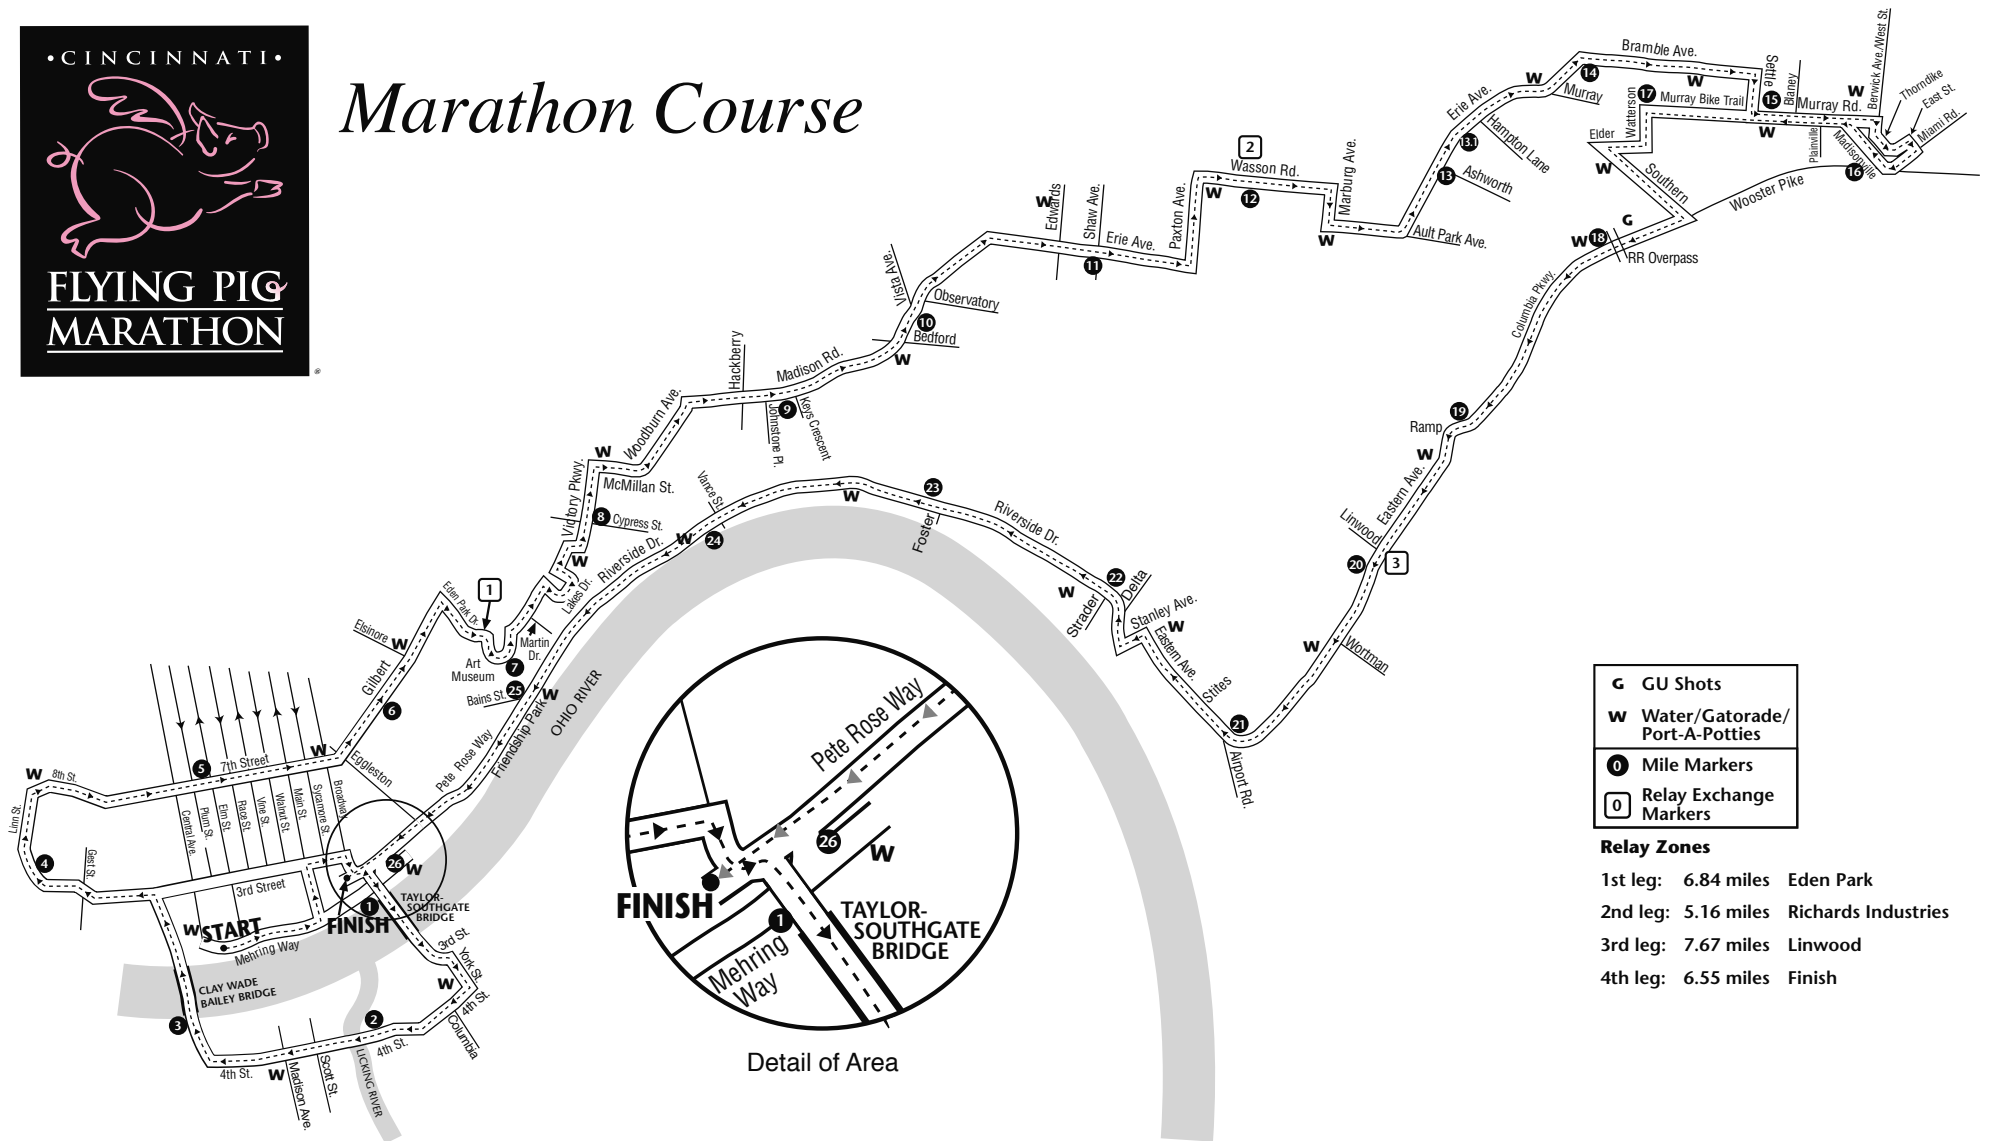

Marathon Course

G	GU Shots
w	Water/Gatorade/ Port-A-Potties
0	Mile Markers
0	Relay Exchange Markers

Relay Zones

1st leg: 6.84 miles Eden Park
 2nd leg: 5.16 miles Richards Industries
 3rd leg: 7.67 miles Linwood
 4th leg: 6.55 miles Finish

©2009 Cincinnati Flying Pig Marathon
 Map courtesy of LPK

Course Certification Number OH08014PR