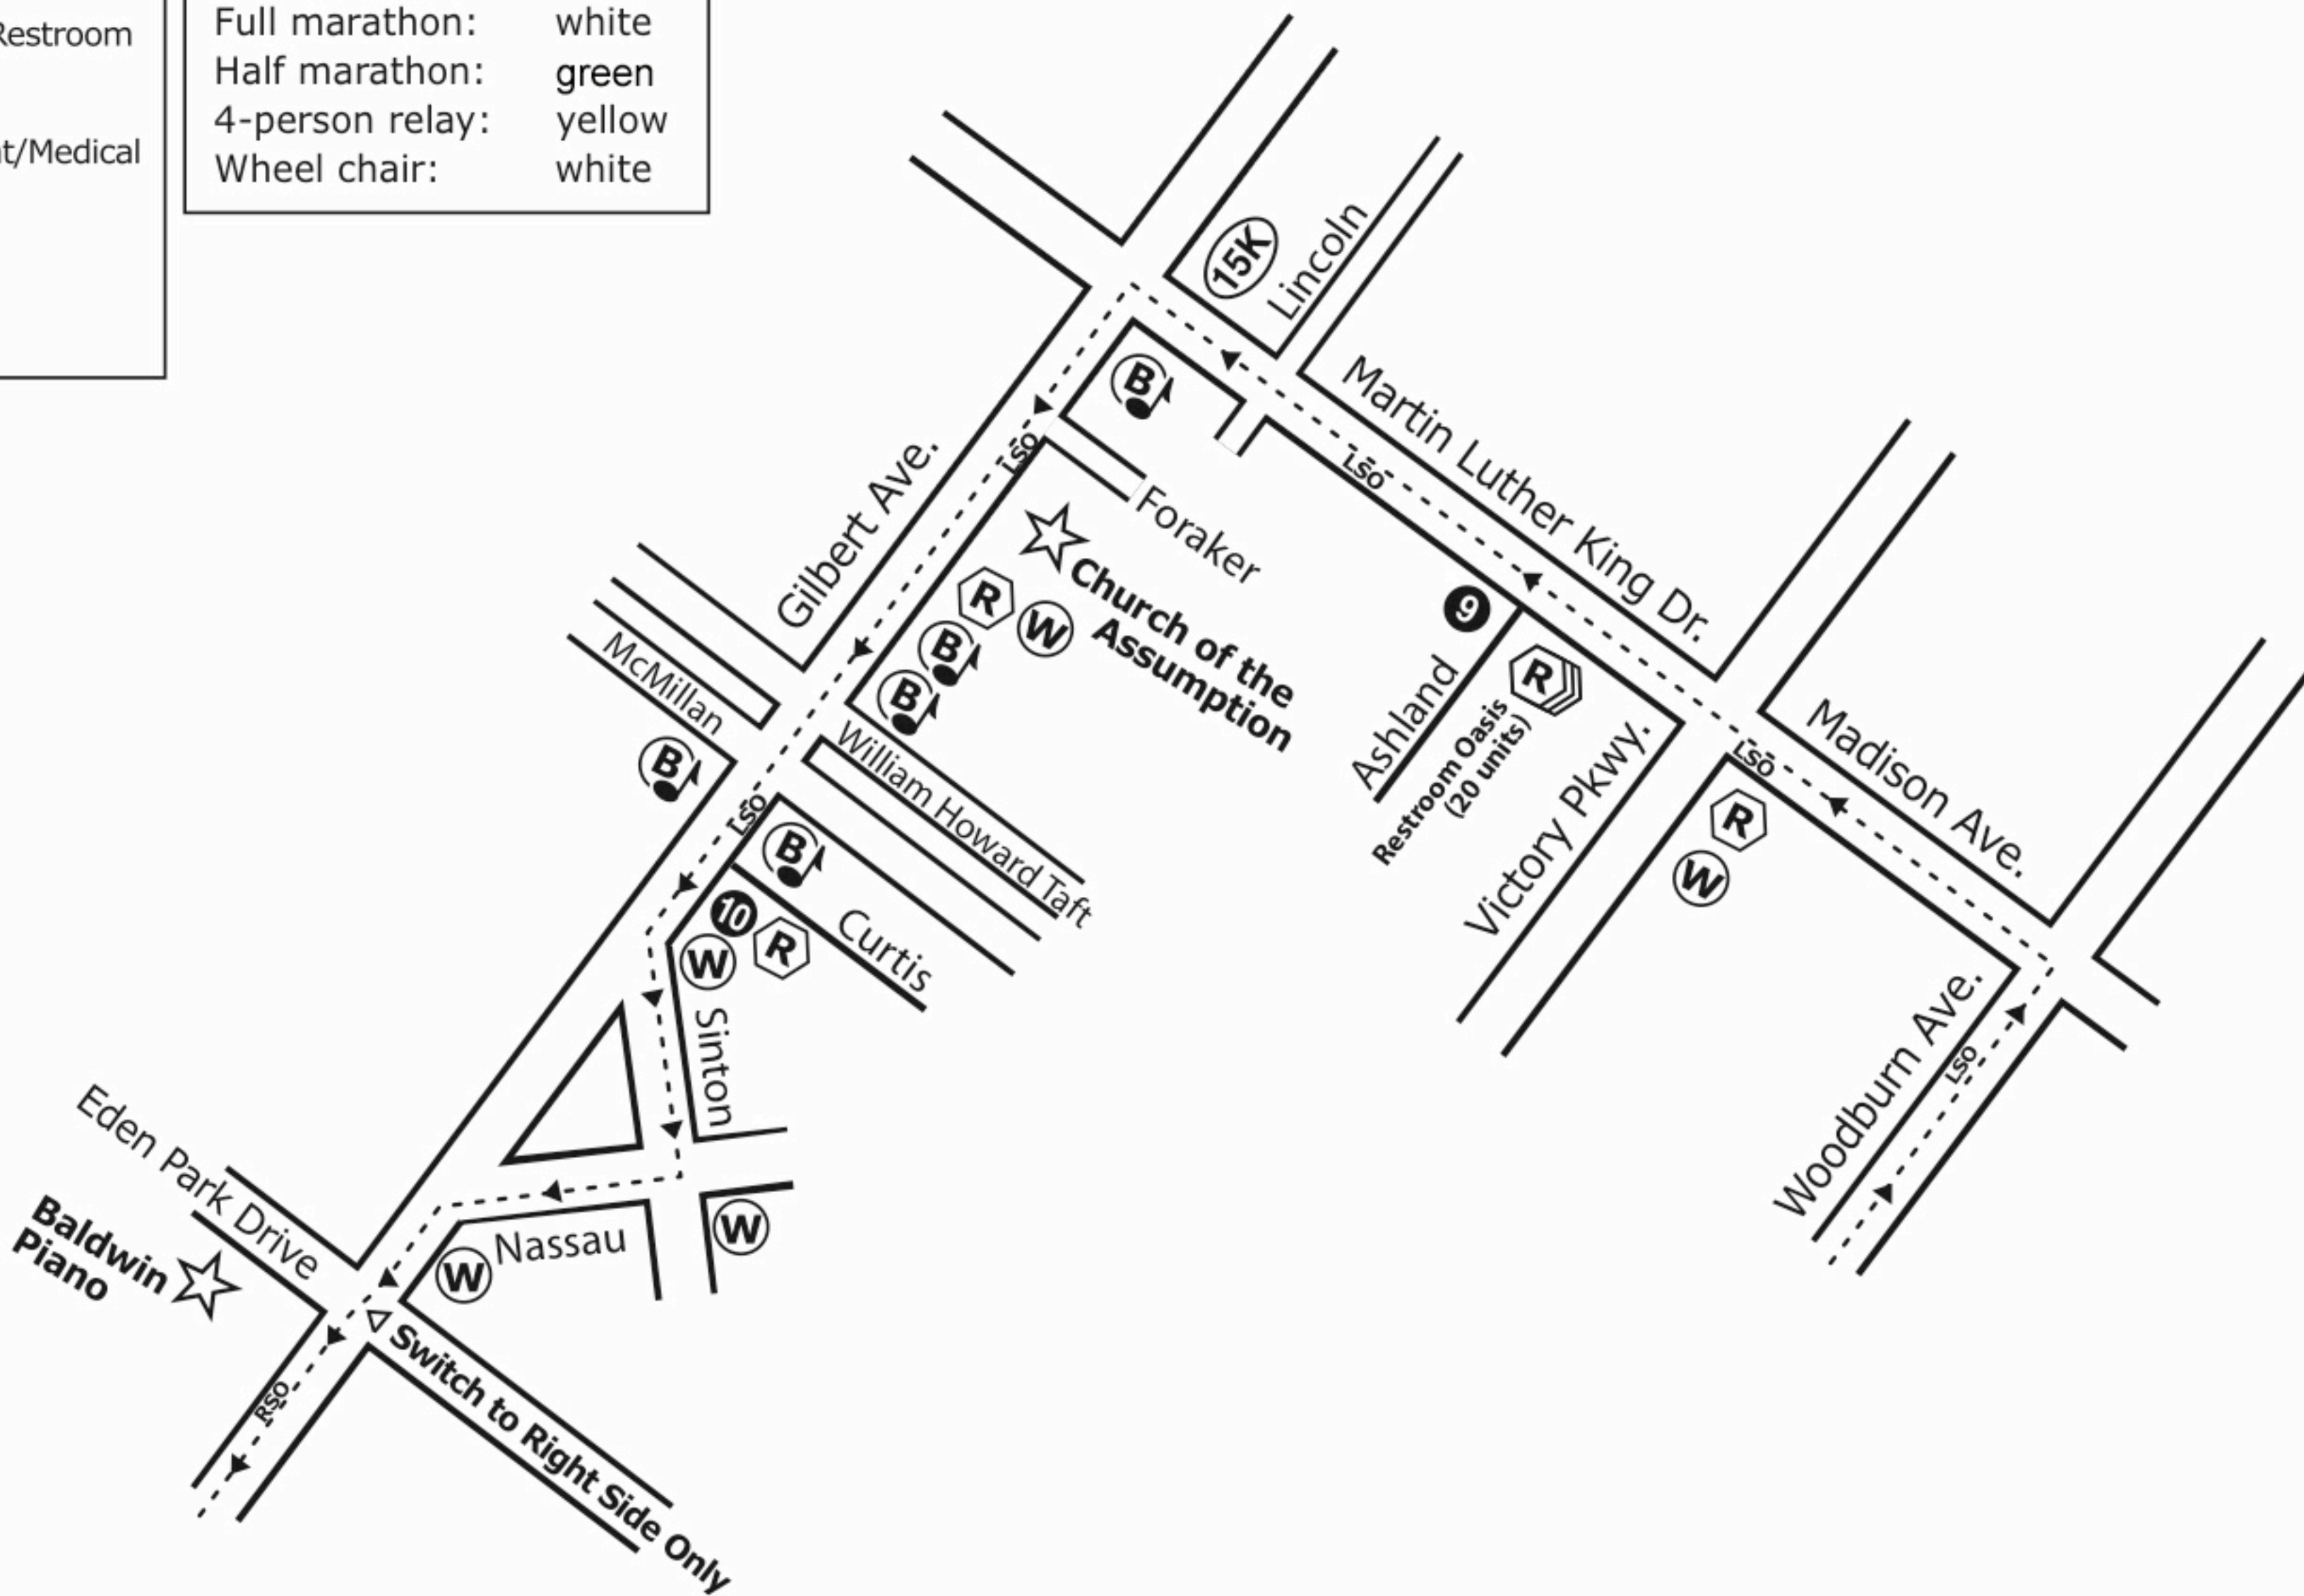

Zone 9 - Half Marathon Return Loop

Key	
	= Rumpke Portable Restroom
	= Water Station
	= Athletic Trainer Tent/Medical
	= Entertainment
RSO	= Right Side Only
LSO	= Left Side Only

Race Number Color Code	
Full marathon:	white
Half marathon:	green
4-person relay:	yellow
Wheel chair:	white

See zone 3C for Half Marathon inbound