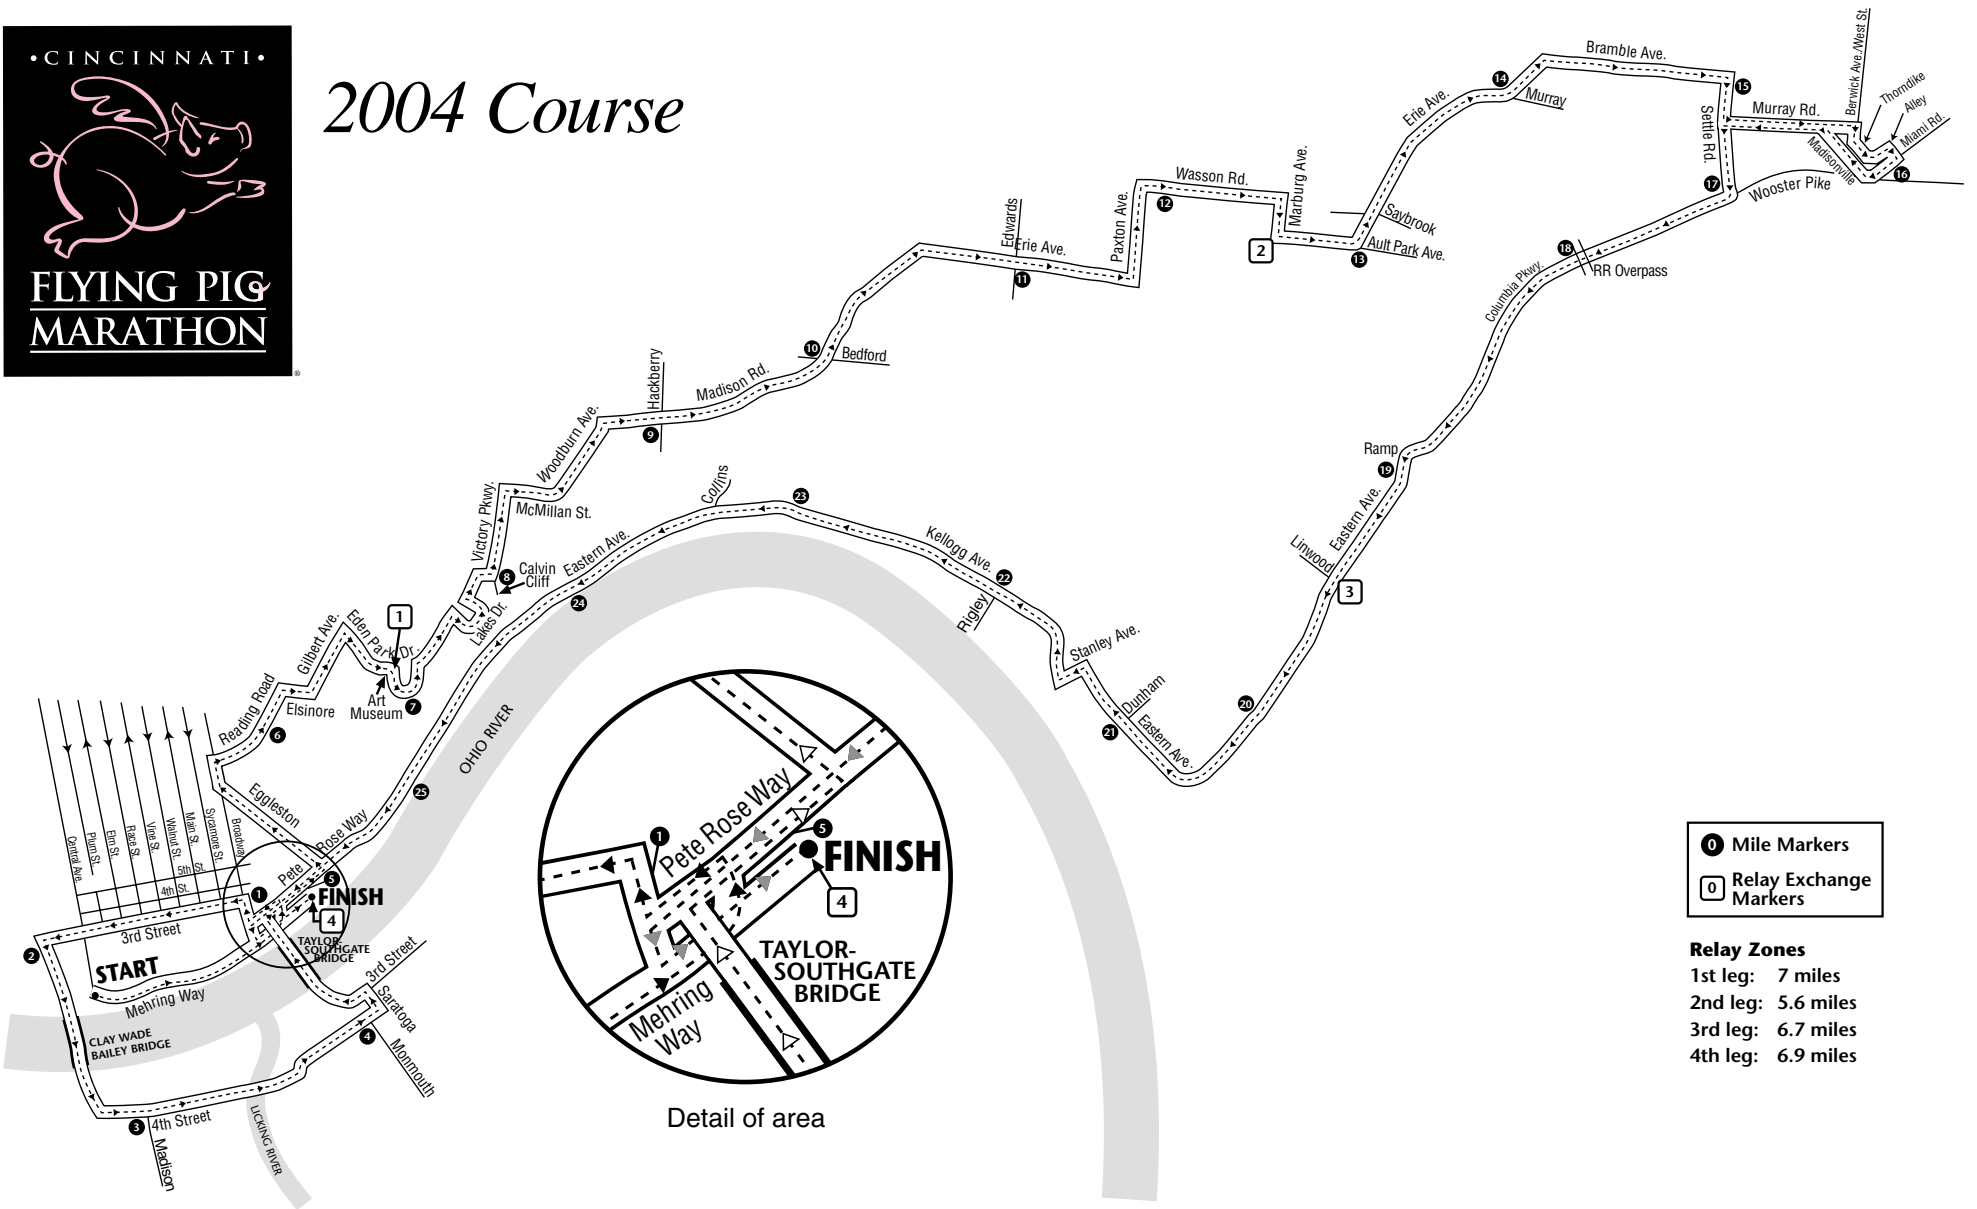

# 2004 Course

- 1 Mile Markers
- 0 Relay Exchange Markers

**Relay Zones**  
 1st leg: 7 miles  
 2nd leg: 5.6 miles  
 3rd leg: 6.7 miles  
 4th leg: 6.9 miles

©2004 Cincinnati Flying Pig Marathon  
 Map courtesy of CoActive Marketing Group

Course Certification Number OH04011PR