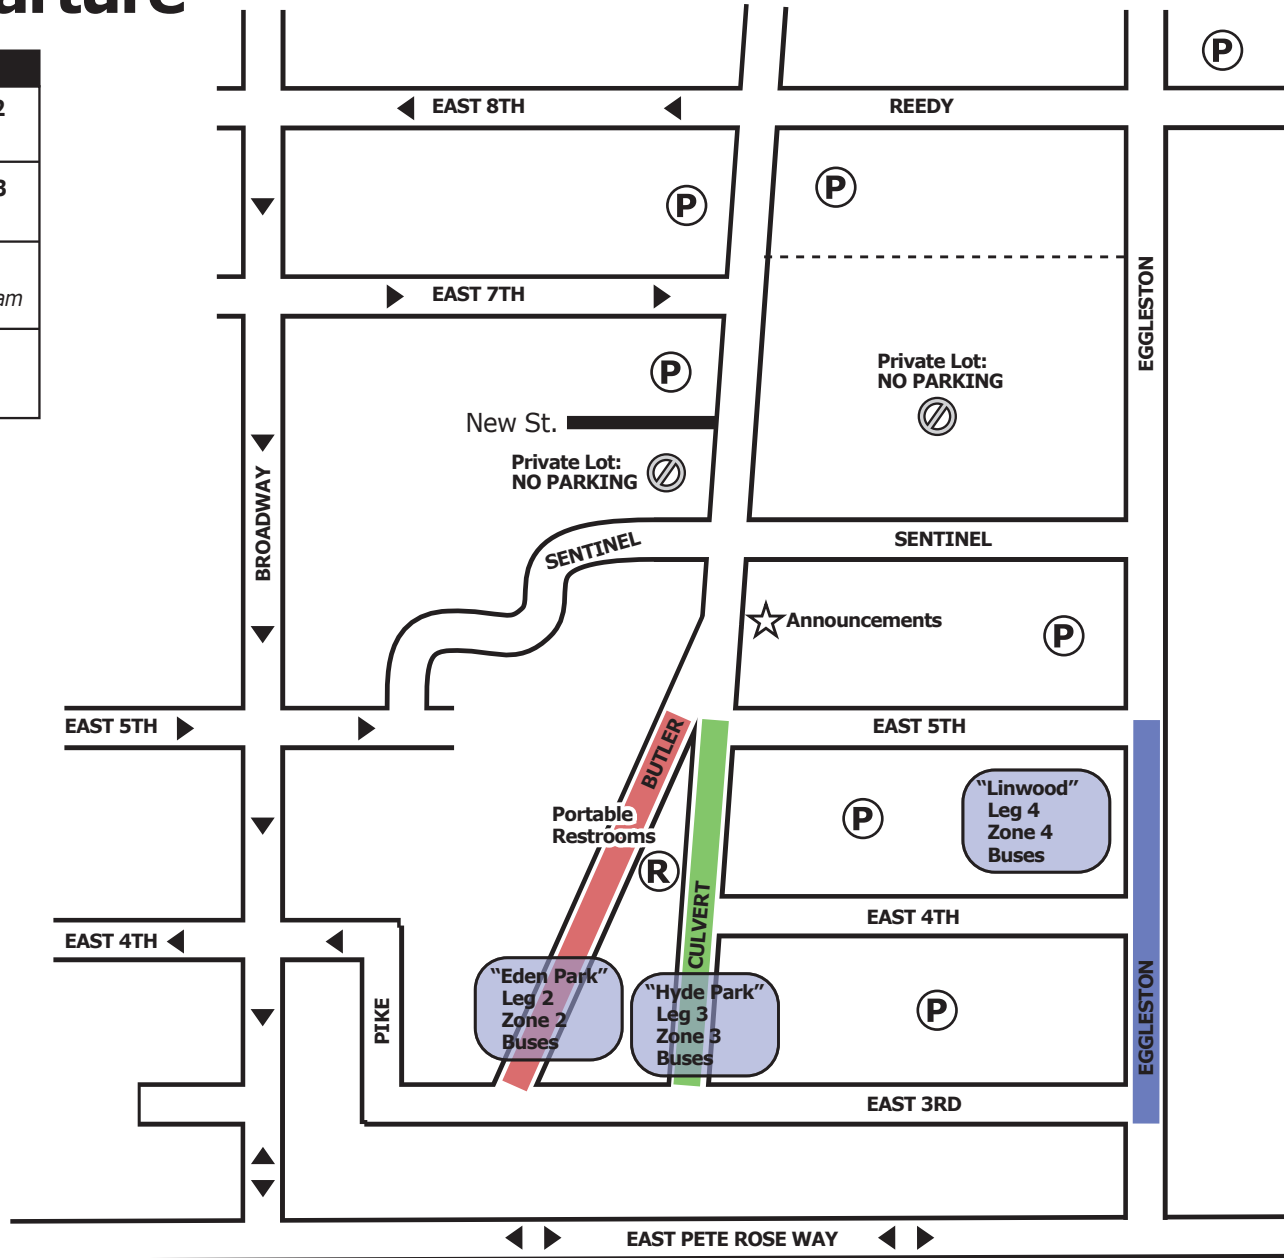

Relay Parking and Bus Departure

RELAY BUS SCHEDULE:

"Eden Park" Leg 2/Zone 2
@ Eden Park 5:40 - 5:55 am

"Hyde Park" Leg 3/Zone 3
@ Erie Ave. 6:10 - 6:35 am

"Linwood" Leg 4/Zone 4
@ Eastern Ave. 7:00 - 7:20 am

Leg 1 participants to the start line near "Paul Brown Stadium"

NOTE:

When parking, only give money to uniformed attendants or deposit money in Honor Box.

Estimated Fees: \$5

For parking directions and more information visit: flyingpigmarathon.com

(P) Pay Parking Lots

← FINISH LINE AND RELAY BUS DROP OFF ZONE NEAR PAUL BROWN STADIUM