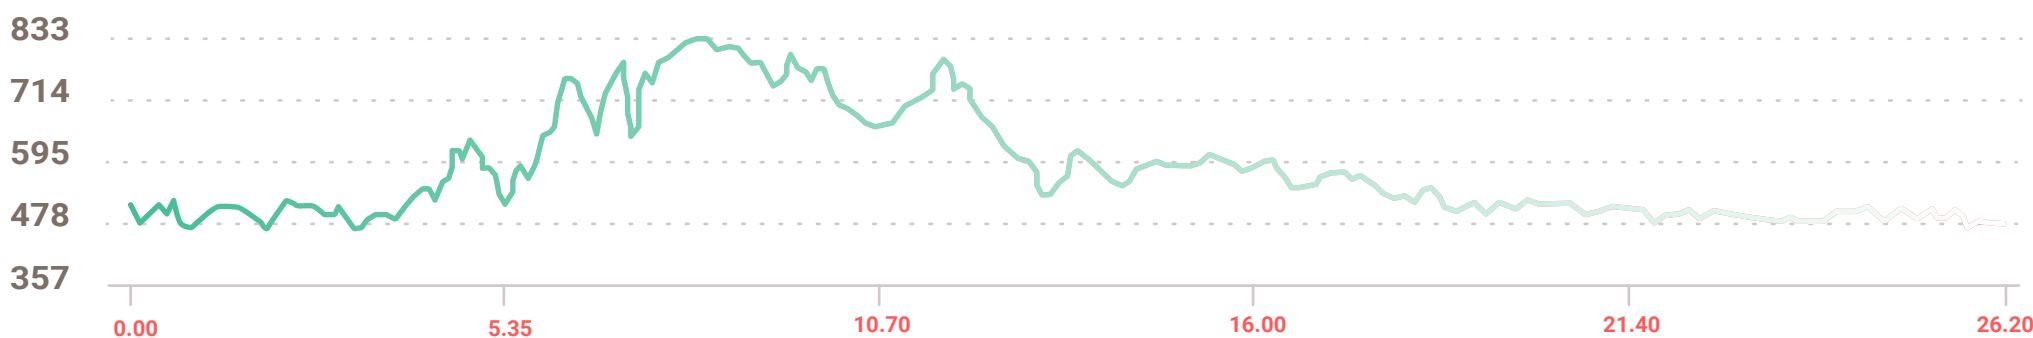

2020 FLYING PIG MARATHON

FULL MARATHON

- Start
- Finish
- Route
- 1 TQL Mile Markers
- + UC Health Medical Tents
- 💧 Water/Gatorade/Port-a-potties
- 0 Relay exchange
- GU GU Energy gel
- Michelob Ultra Victory Party At Smale Park
- 🕶️ Spectator Zone

POWERED BY

START

ELEVATION (FT)

FINISH

SPECTATOR ZONES

- 7th St and Elm St
- Torrence and Madison
- Hyde Park Square
- Riverside and Delta

RELAY ZONES

1st leg:	6.38 miles	Eden Park
2nd leg:	5.36 miles	E. Hyde Park Playground
3rd leg:	7.45 miles	Linwood
4th leg:	7.01 miles	Finish