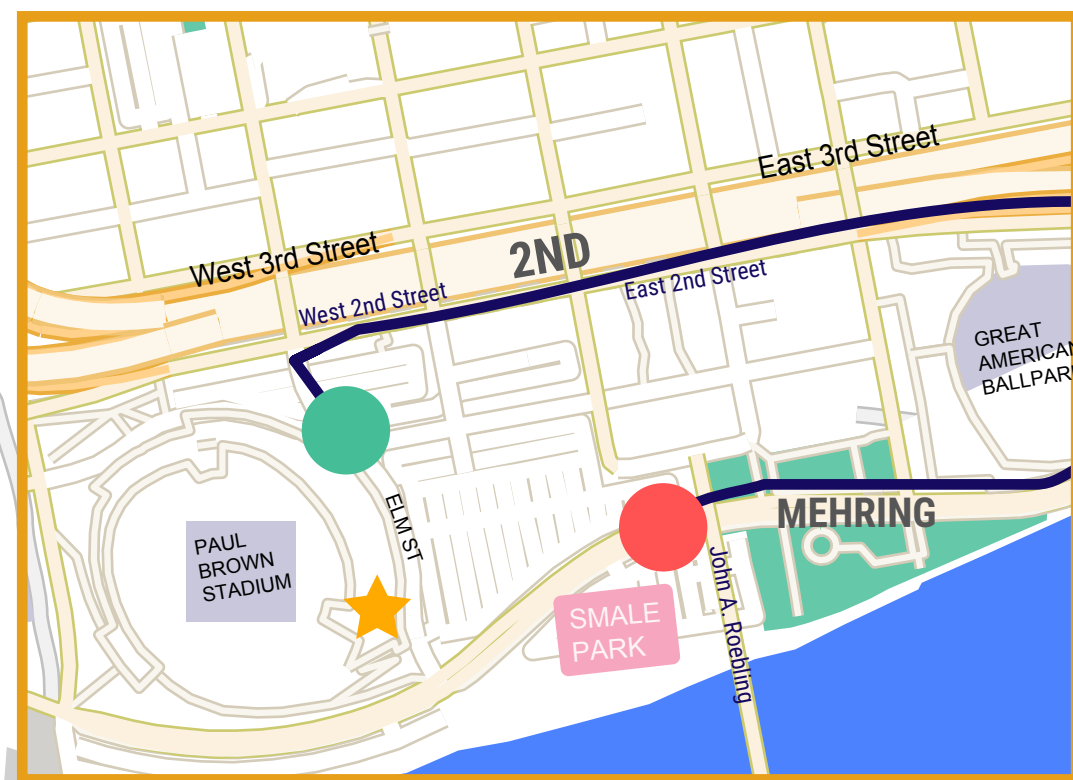

2020 FLYING PIG MARATHON

FULL MARATHON

- Start
- Finish
- Route
- 1 TQL Mile Markers
- + UC Health Medical Tents
- 💧 Water/Gatorade/Port-a-potties
- 0 Relay exchange
- GU GU Energy gel
- Michelob Ultra Victory Party At Smale Park
- 🕶️ Spectator Zone

POWERED BY

START

ELEVATION (FT)

FINISH

SPECTATOR ZONES

- 7th St and Elm St
- Torrence and Madison
- Hyde Park Square
- Riverside and Delta

RELAY ZONES

1st leg:	6.38 miles	Eden Park
2nd leg:	5.36 miles	E. Hyde Park Playground
3rd leg:	7.45 miles	Linwood
4th leg:	7.01 miles	Finish