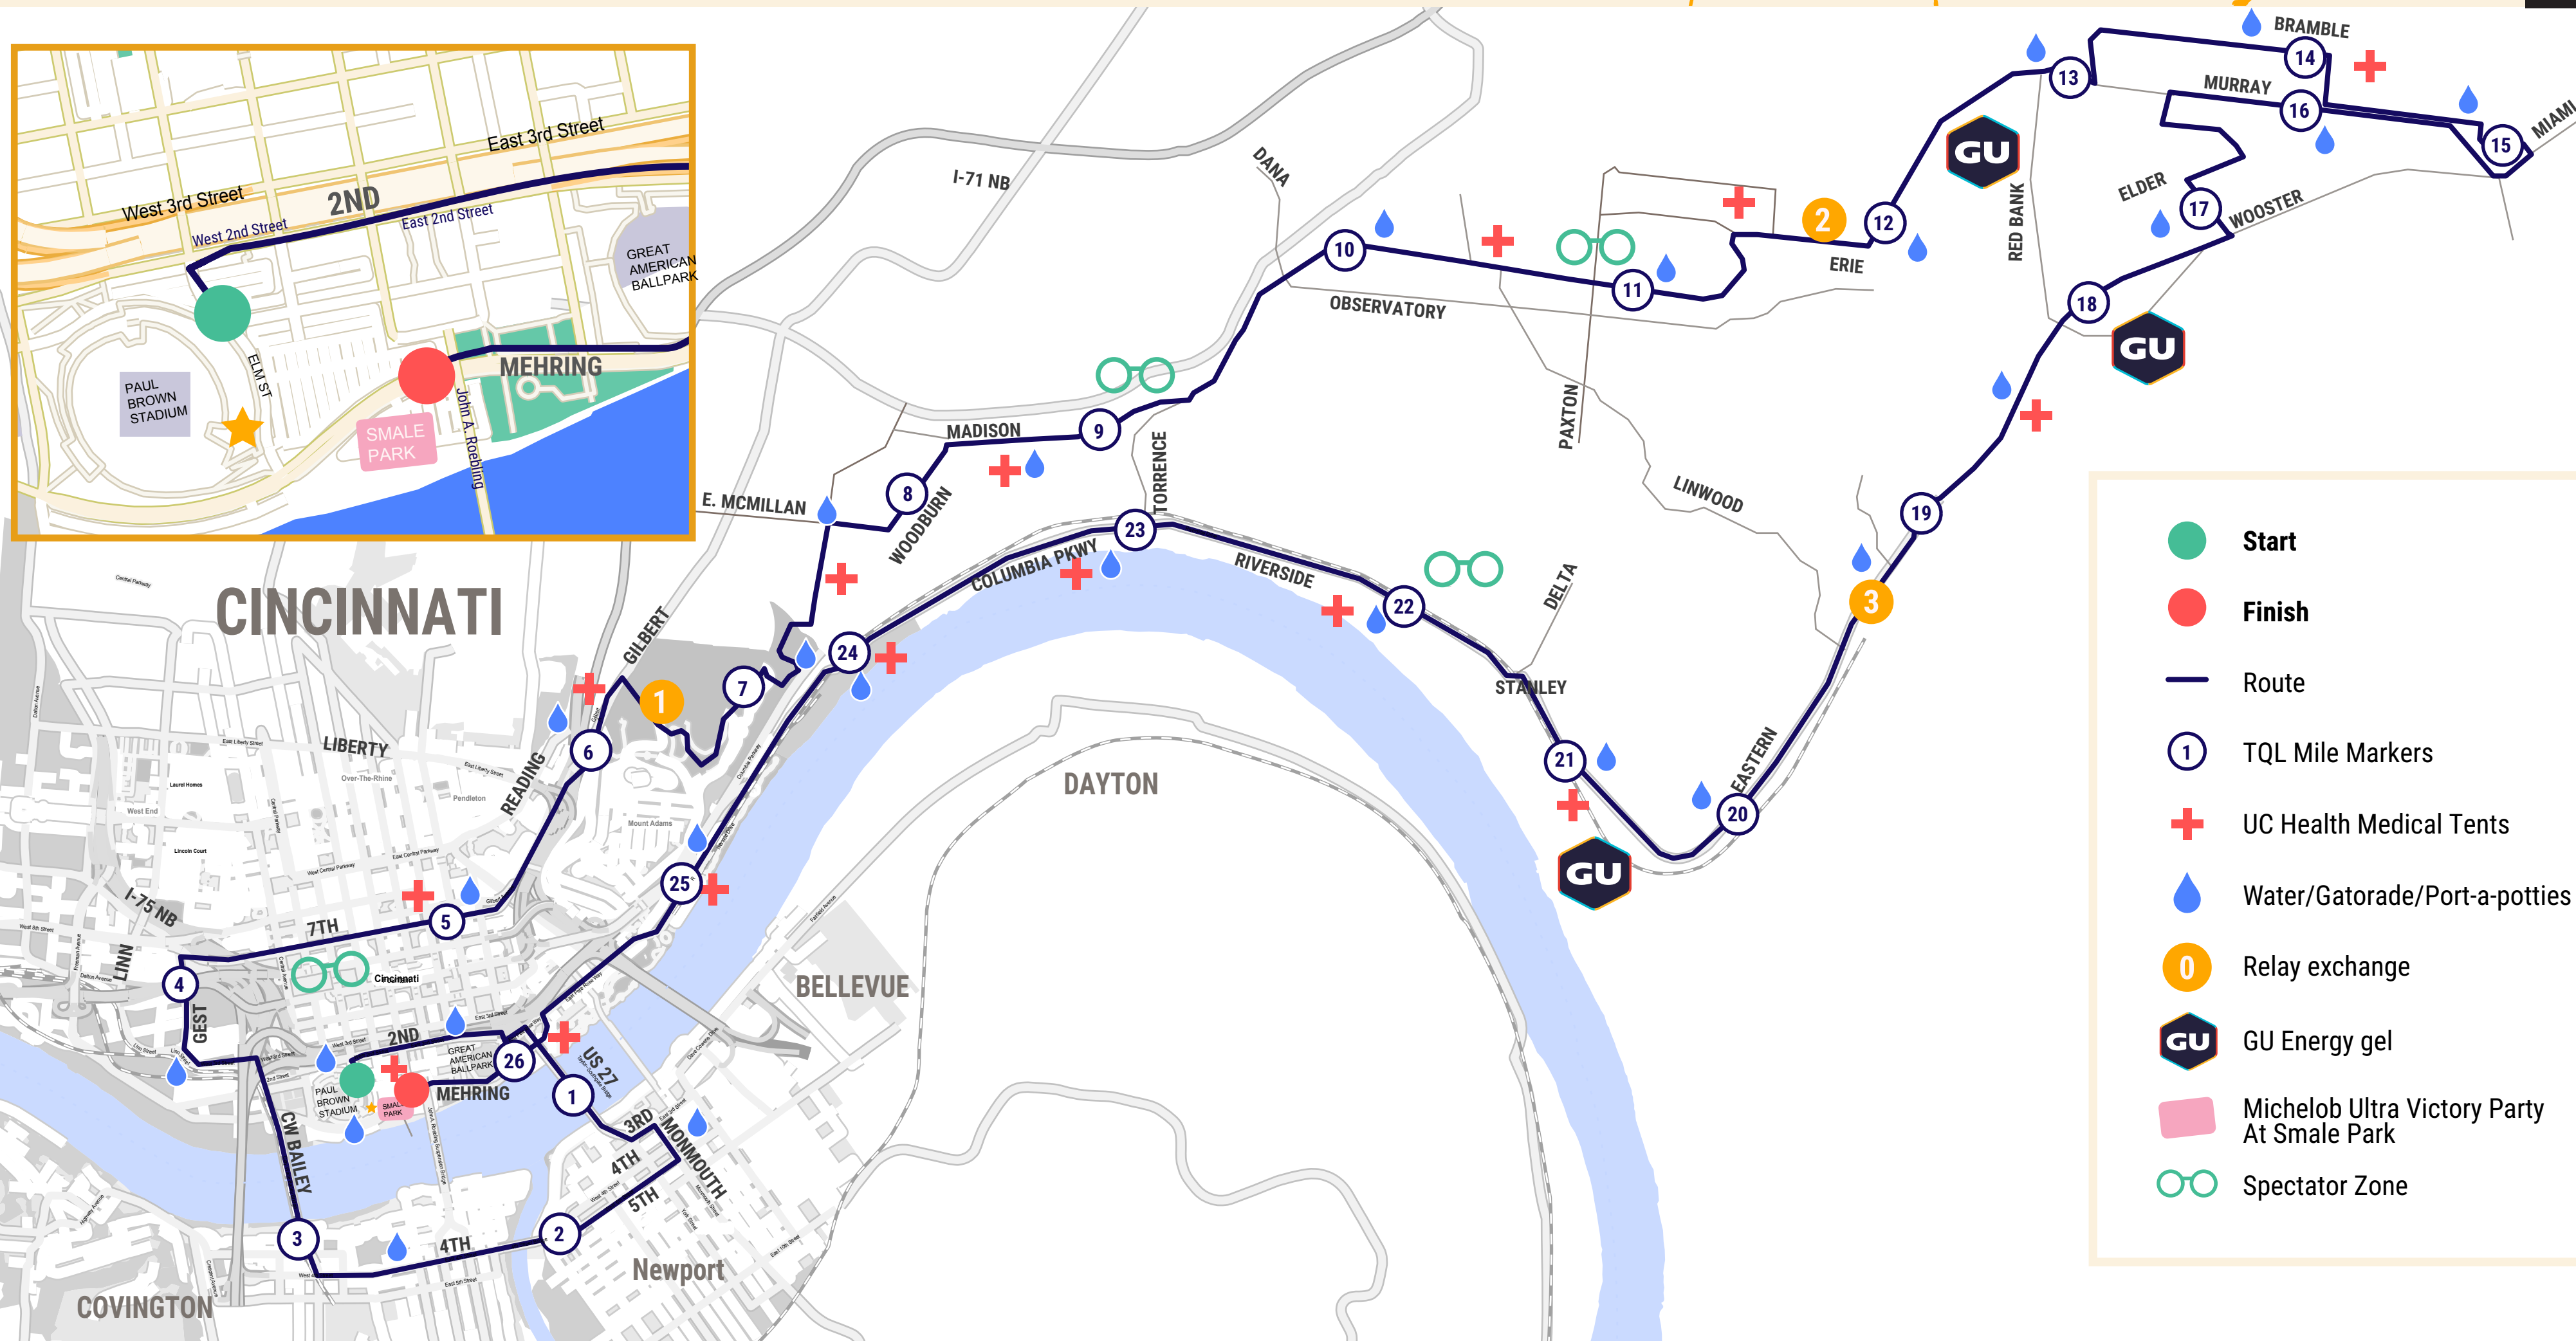

2020 FLYING PIG MARATHON

FULL MARATHON

- Start
- Finish
- Route
- 1 TQL Mile Markers
- + UC Health Medical Tents
- 💧 Water/Gatorade/Port-a-potties
- 0 Relay exchange
- GU GU Energy gel
- Michelob Ultra Victory Party At Smale Park
- 🕶️ Spectator Zone

POWERED BY

START

ELEVATION (FT)

FINISH

SPECTATOR ZONES

- 7th St and Elm St
- Torrence and Madison
- Hyde Park Square
- Riverside and Delta

RELAY ZONES

1st leg:	6.38 miles	Eden Park
2nd leg:	5.36 miles	E. Hyde Park Playground
3rd leg:	7.45 miles	Linwood
4th leg:	7.01 miles	Finish