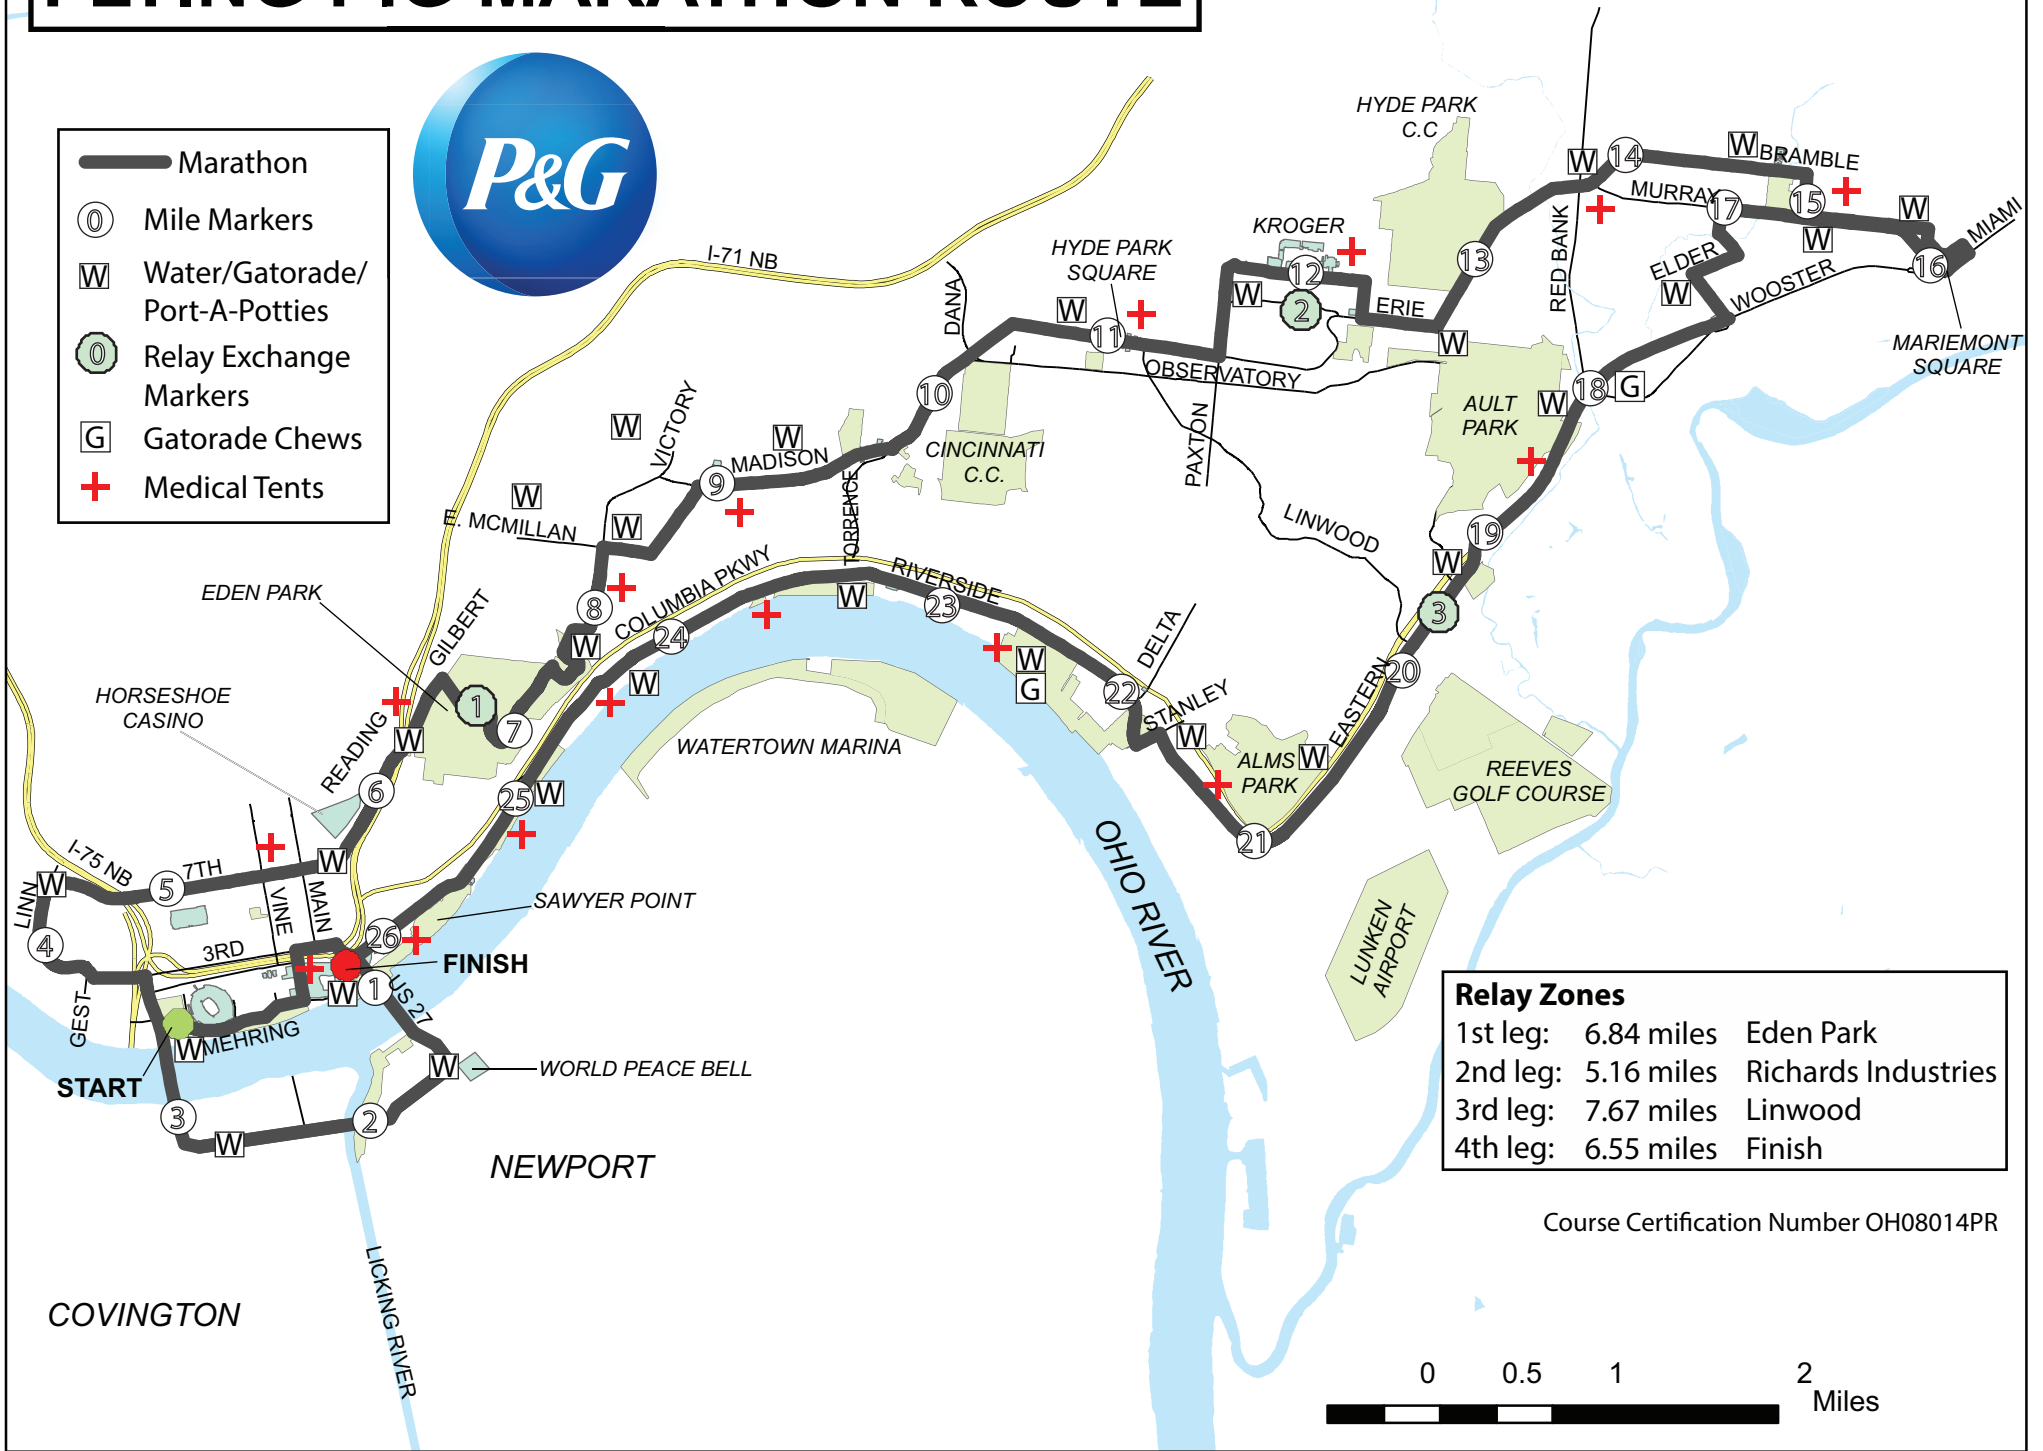

FLYING PIG MARATHON ROUTE

- Marathon
- Mile Markers
- Water/Gatorade/Port-A-Potties
- Relay Exchange Markers
- Gatorade Chews
- Medical Tents

Relay Zones	
1st leg: 6.84 miles	Eden Park
2nd leg: 5.16 miles	Richards Industries
3rd leg: 7.67 miles	Linwood
4th leg: 6.55 miles	Finish

Course Certification Number OH08014PR