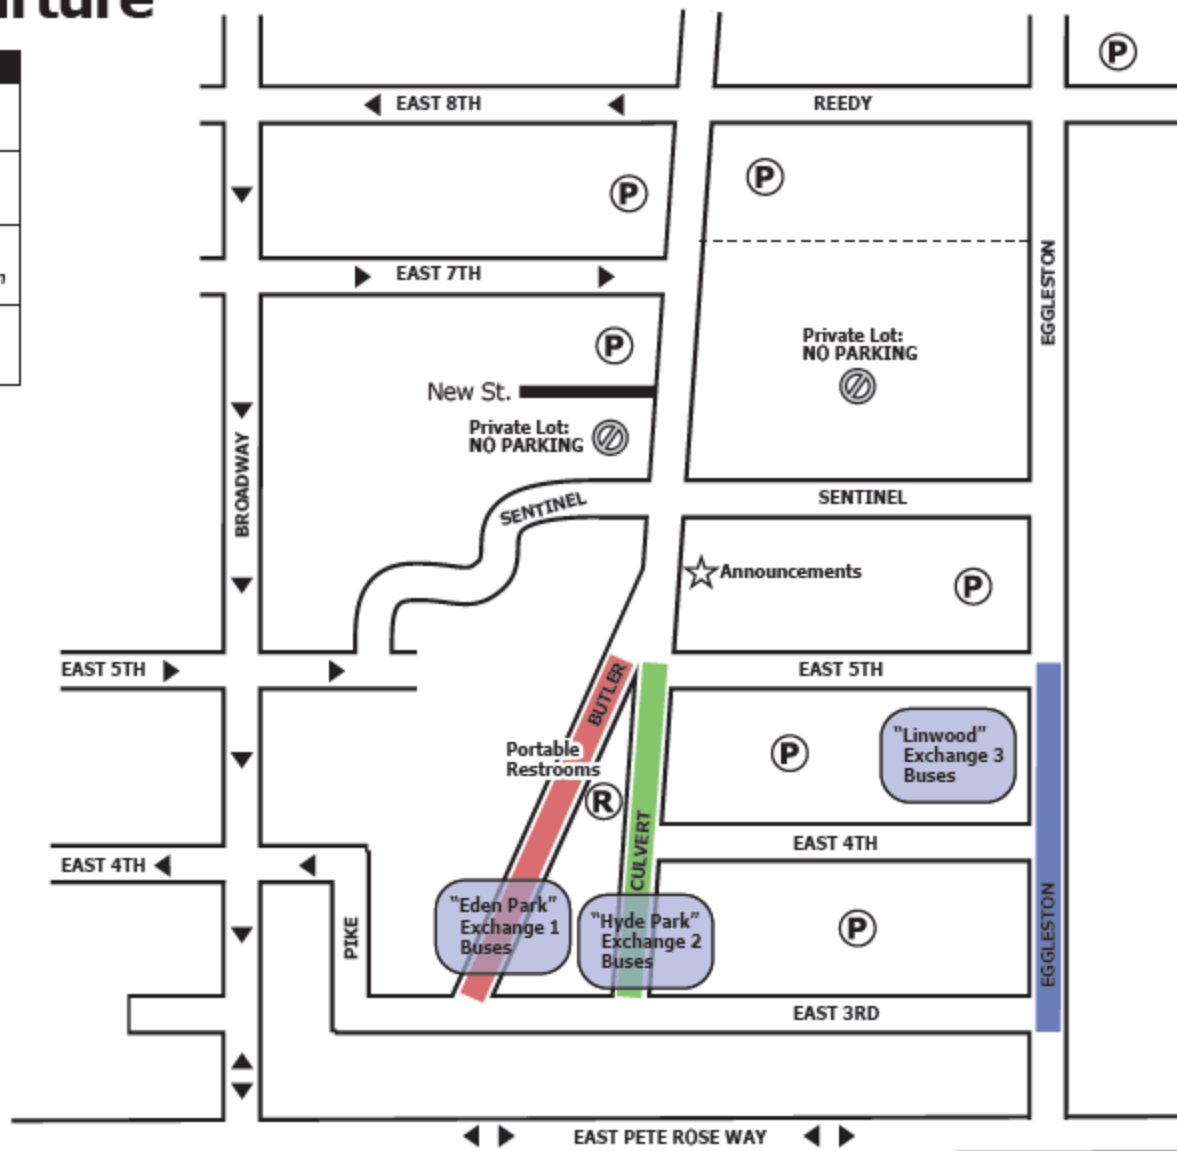

# Relay Parking and Bus Departure

## RELAY BUS SCHEDULE:

"Eden Park" Exchange 1

@ Eden Park 5:40 - 5:55 am

"Hyde Park" Exchange 2

@ Erie Ave. 6:10 - 6:35 am

"Linwood" Exchange 3

@ Eastern Ave. 7:00 - 7:20 am

Leg 1 participants to the start line near "Paul Brown Stadium"

## NOTE:

When parking, only give money to uniformed attendants or deposit money in Honor Box.

Estimated Fees: \$5

For parking directions and more information visit: [flyingpigmarathon.com](http://flyingpigmarathon.com)

**P** Pay Parking Lots

**← FINISH LINE AND RELAY BUS DROP OFF ZONE NEAR PAUL BROWN STADIUM**