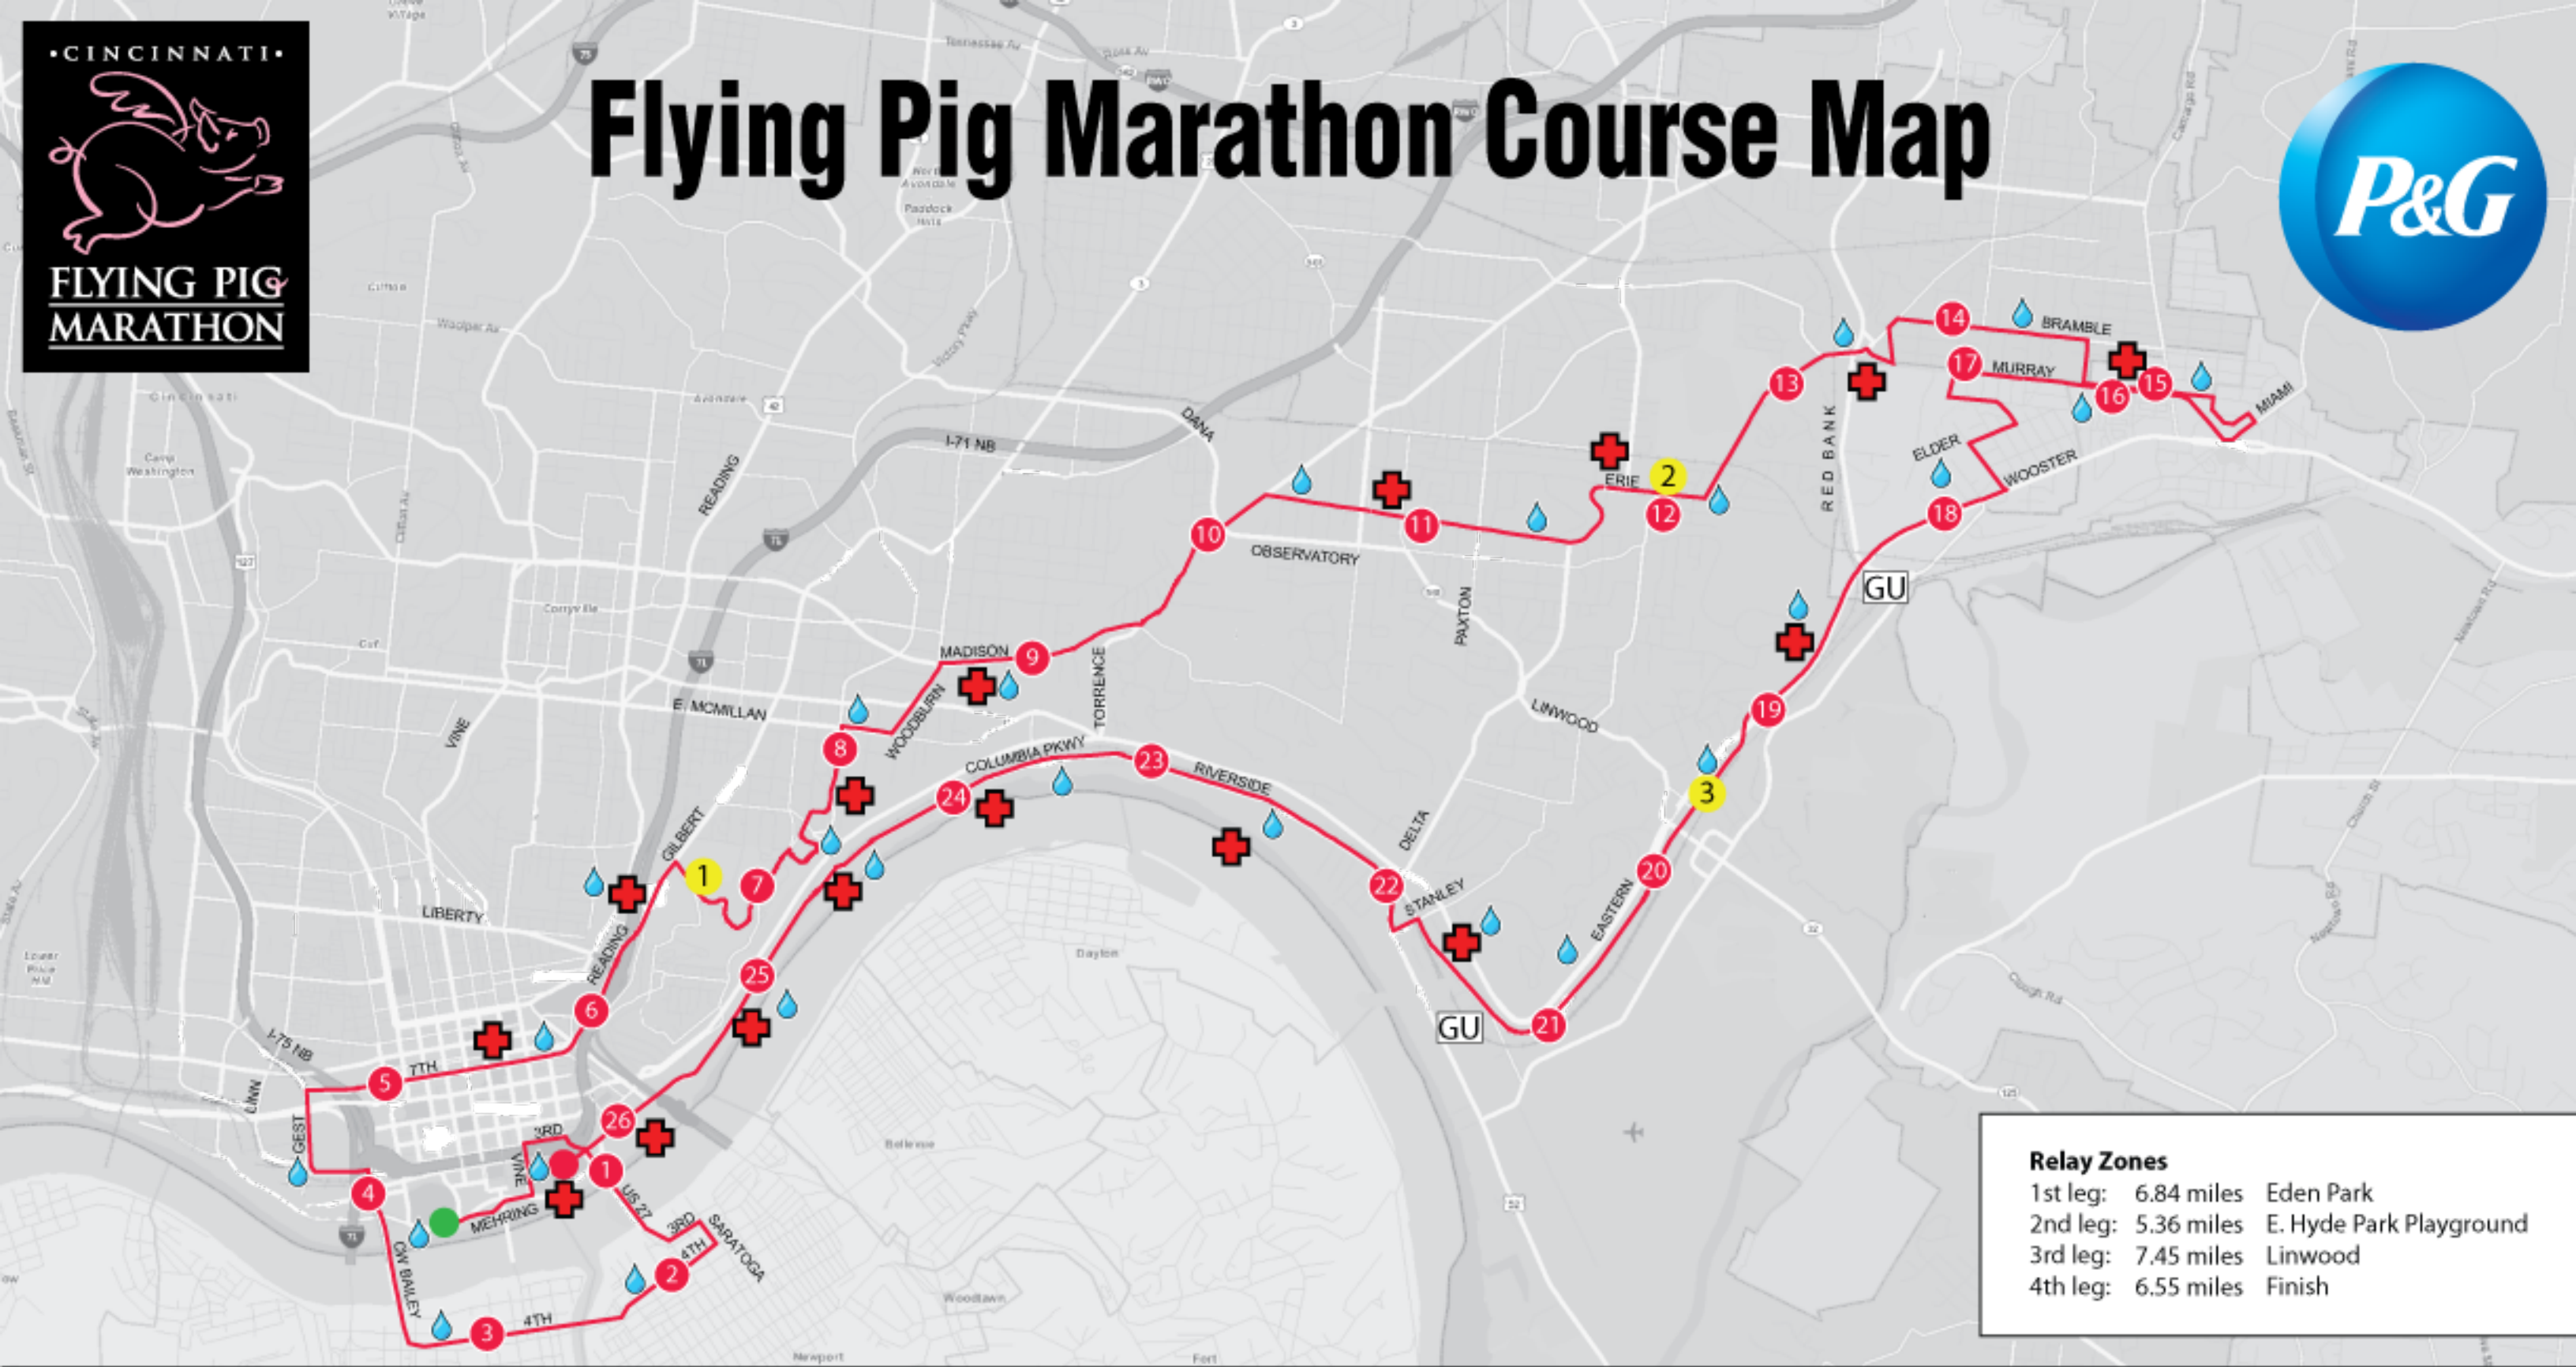

Flying Pig Marathon Course Map

Relay Zones	
1st leg: 6.84 miles	Eden Park
2nd leg: 5.36 miles	E. Hyde Park Playground
3rd leg: 7.45 miles	Linwood
4th leg: 6.55 miles	Finish

- Route
- Mile Markers
- Water/Gatorade/Port-A-Potties
- GU Energy
- Medical Tents
- Relay Exchange Markers
- Start
- Finish