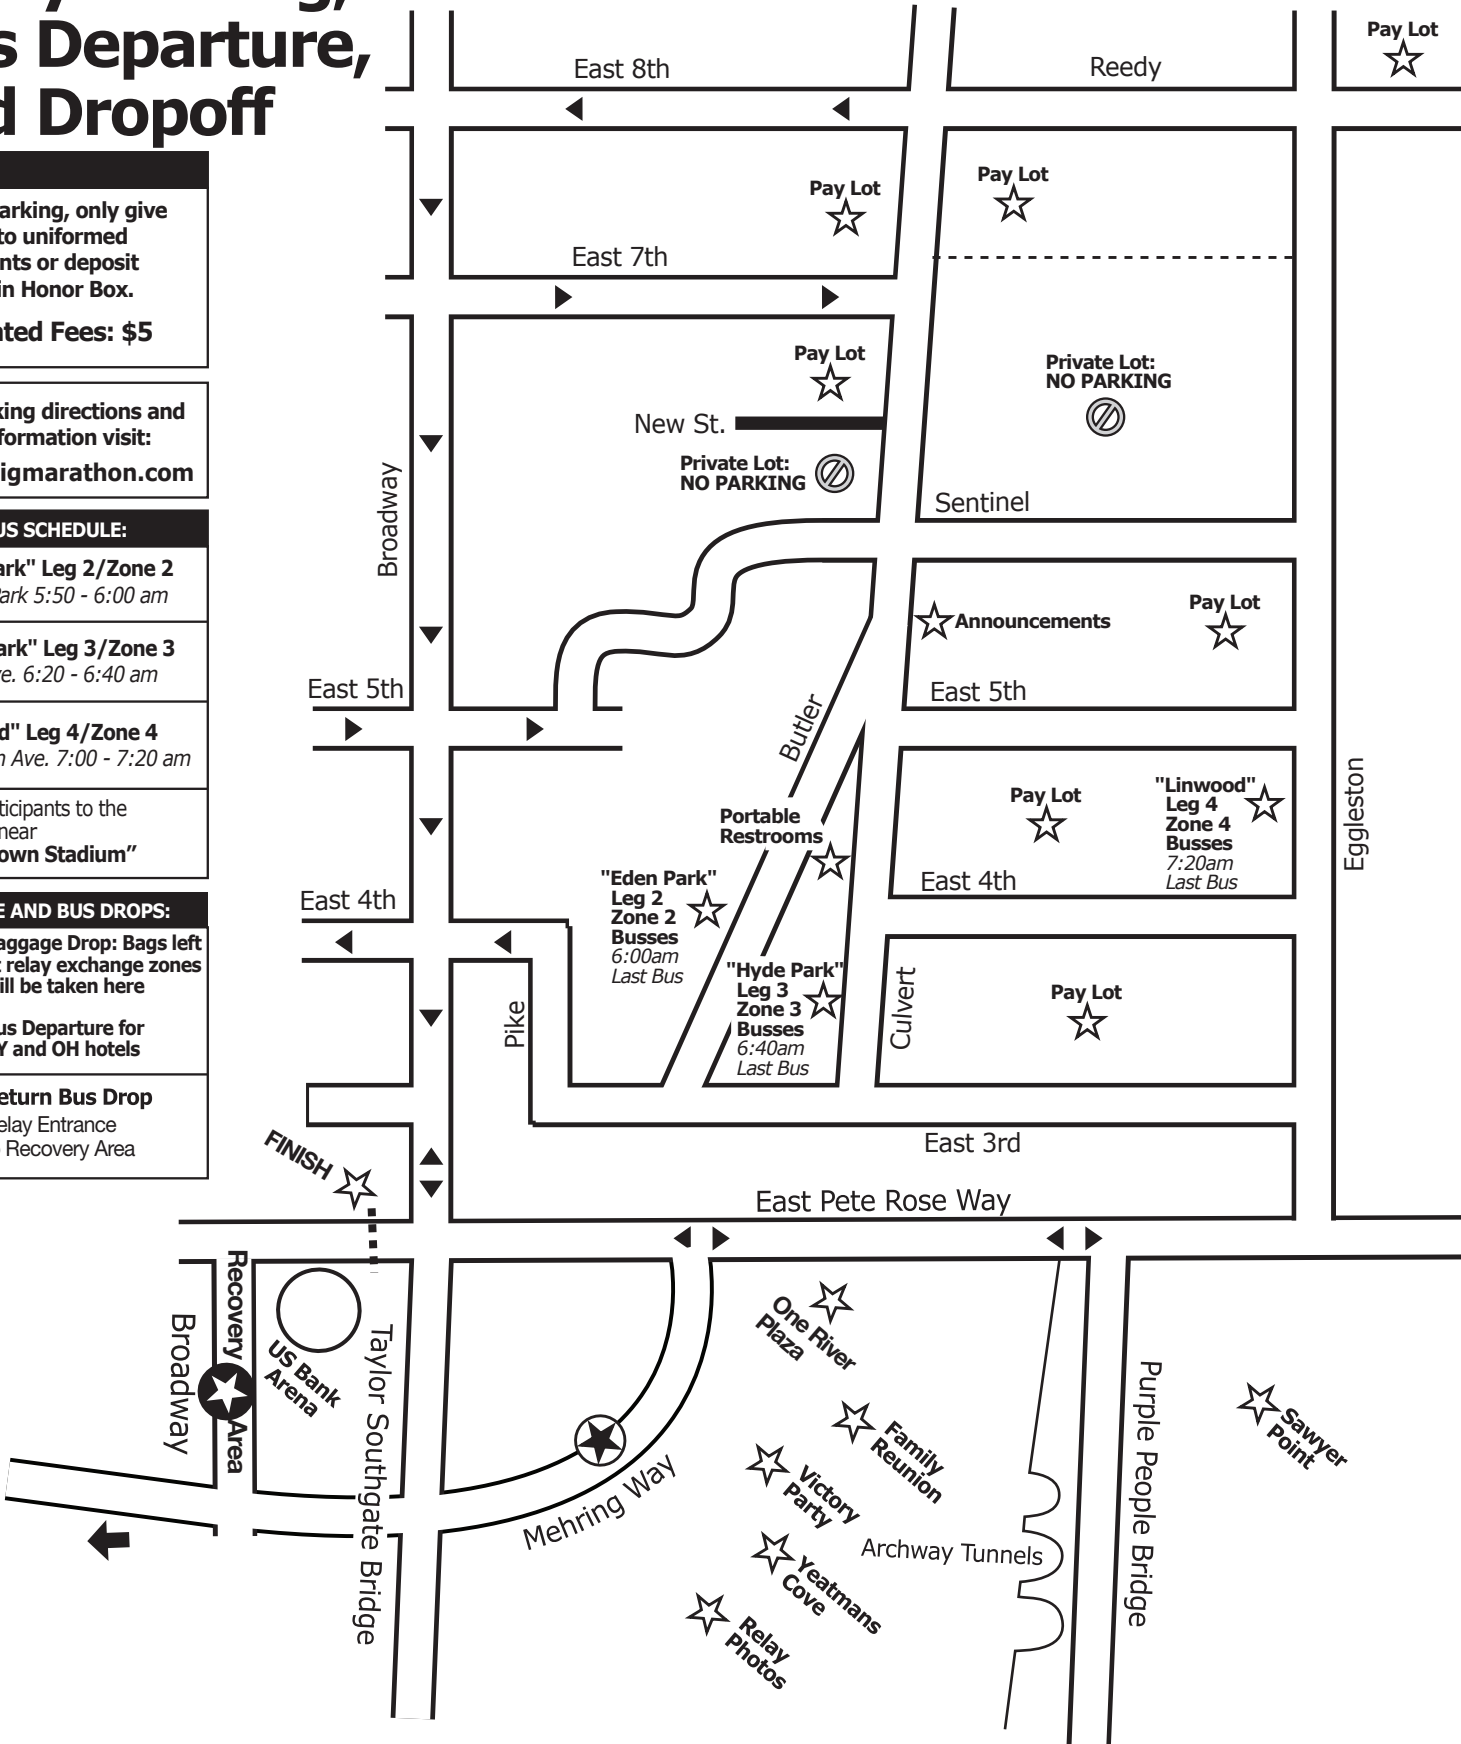

Relay Parking, Bus Departure, and Dropoff

NOTE:

When parking, only give money to uniformed attendants or deposit money in Honor Box.

Estimated Fees: \$5

For parking directions and more information visit:
flyingpigmarathon.com

RELAY BUS SCHEDULE:

"Eden Park" Leg 2/Zone 2
 @ Eden Park 5:50 - 6:00 am

"Hyde Park" Leg 3/Zone 3
 @ Erie Ave. 6:20 - 6:40 am

"Linwood" Leg 4/Zone 4
 @ Eastern Ave. 7:00 - 7:20 am

Leg 1 participants to the start line near
"Paul Brown Stadium"

BAGGAGE AND BUS DROPS:

Baggage Drop: Bags left at relay exchange zones will be taken here

Bus Departure for KY and OH hotels

Return Bus Drop
 Relay Entrance to Recovery Area

FINISH ☆

Recovery Area

US Bank Arena

Taylor Southgate Bridge

Mehring Way

One River Plaza

Family Reunion

Victory Party

Yeatmans Cove

Relay Photos

Archway Tunnels