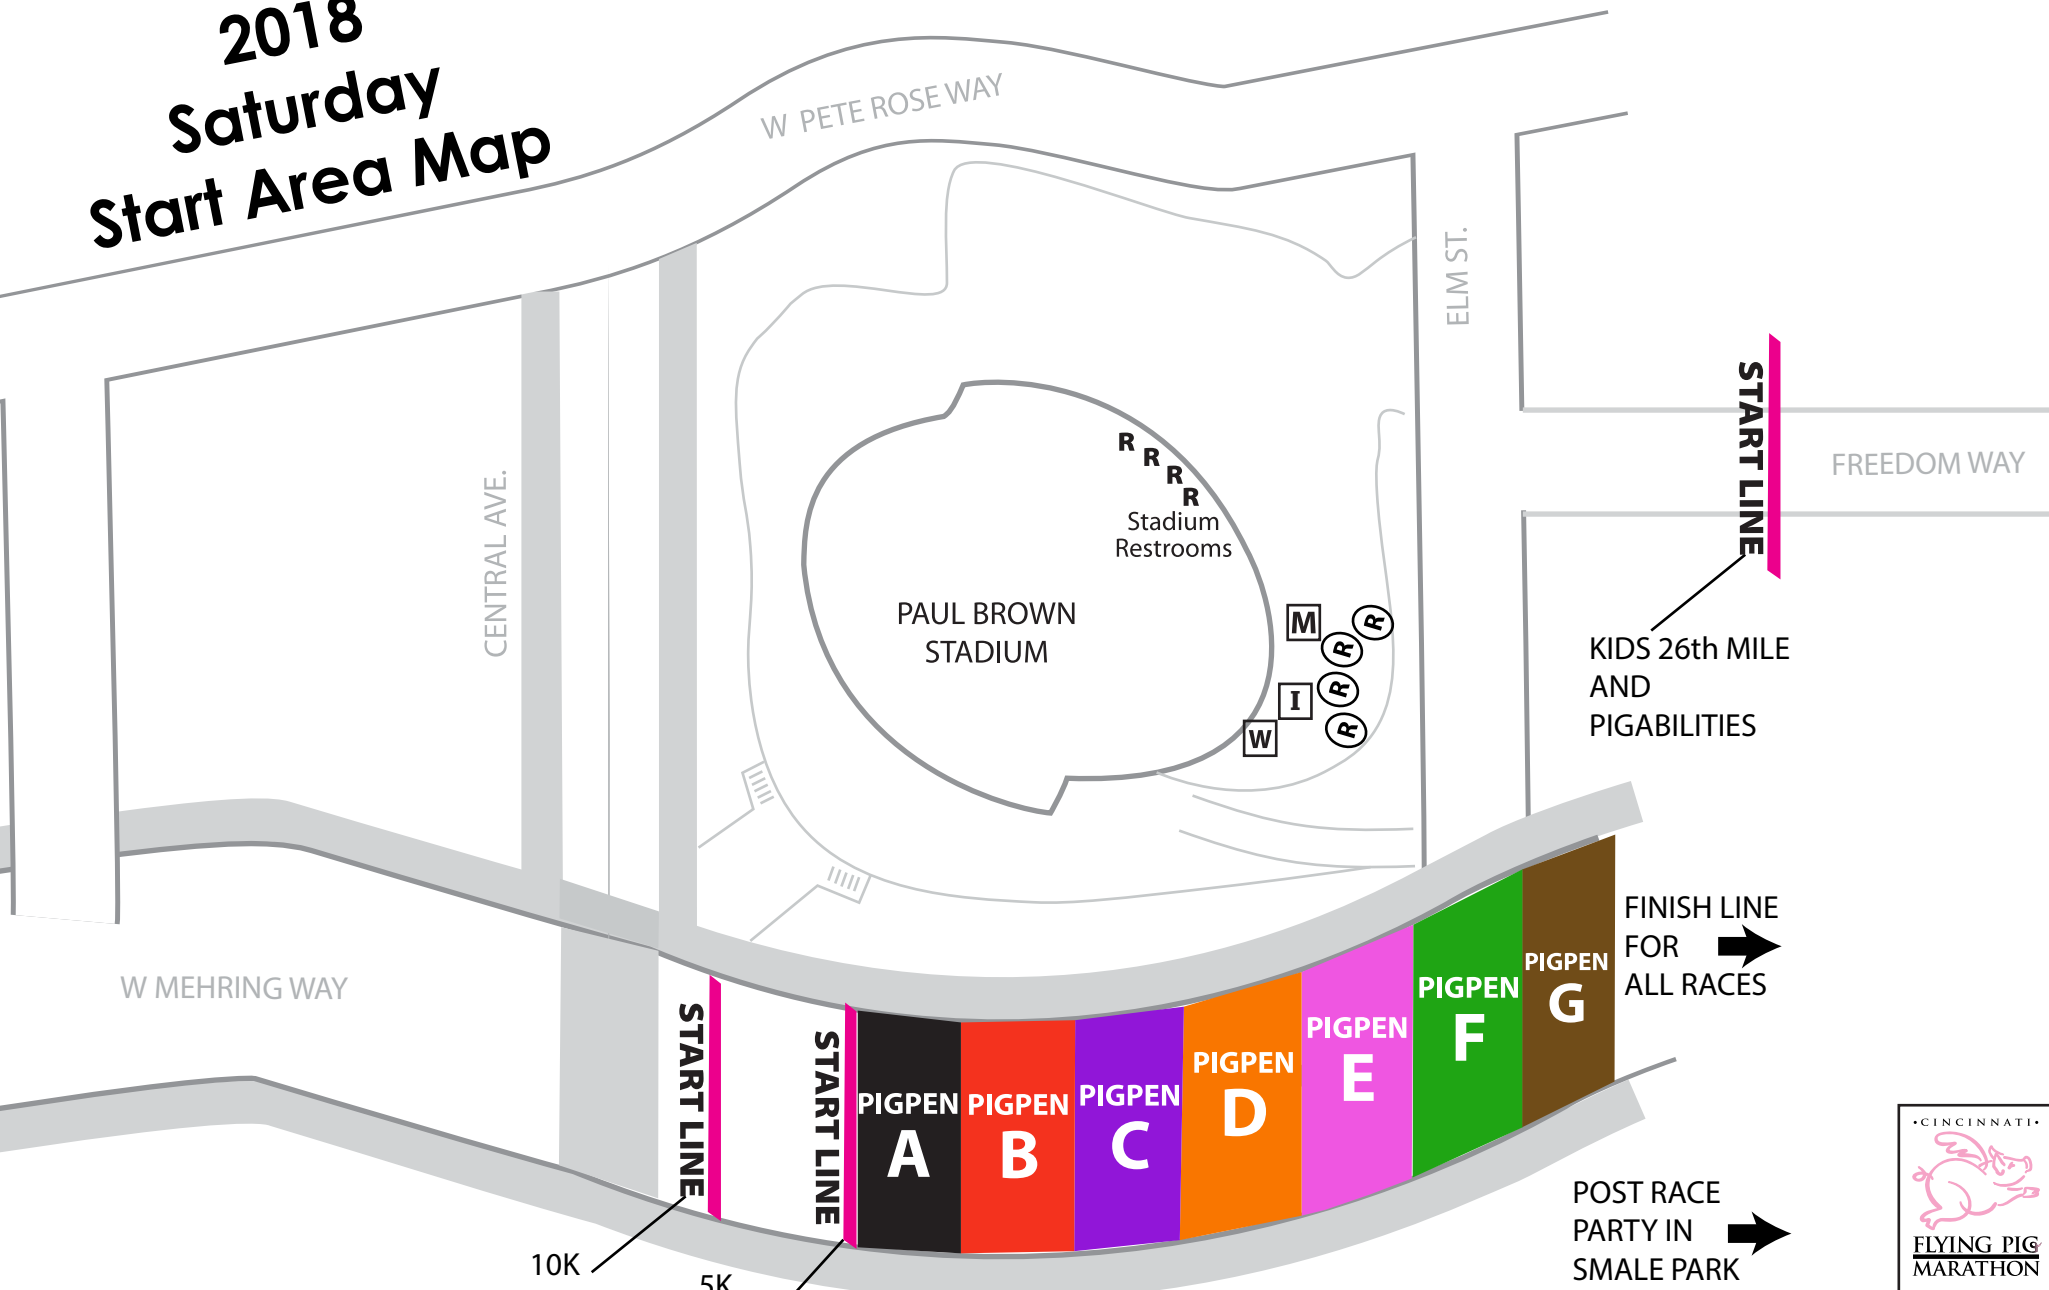

2018 Saturday Start Area Map

Start Times	
8:00am	10k
10:00am	5k
12:00pm	Kids 26th Mile
1:00pm	PigAbilities
1:30pm	Flying Fur

Key

- Restrooms
- Water Station
- Information
- Medical