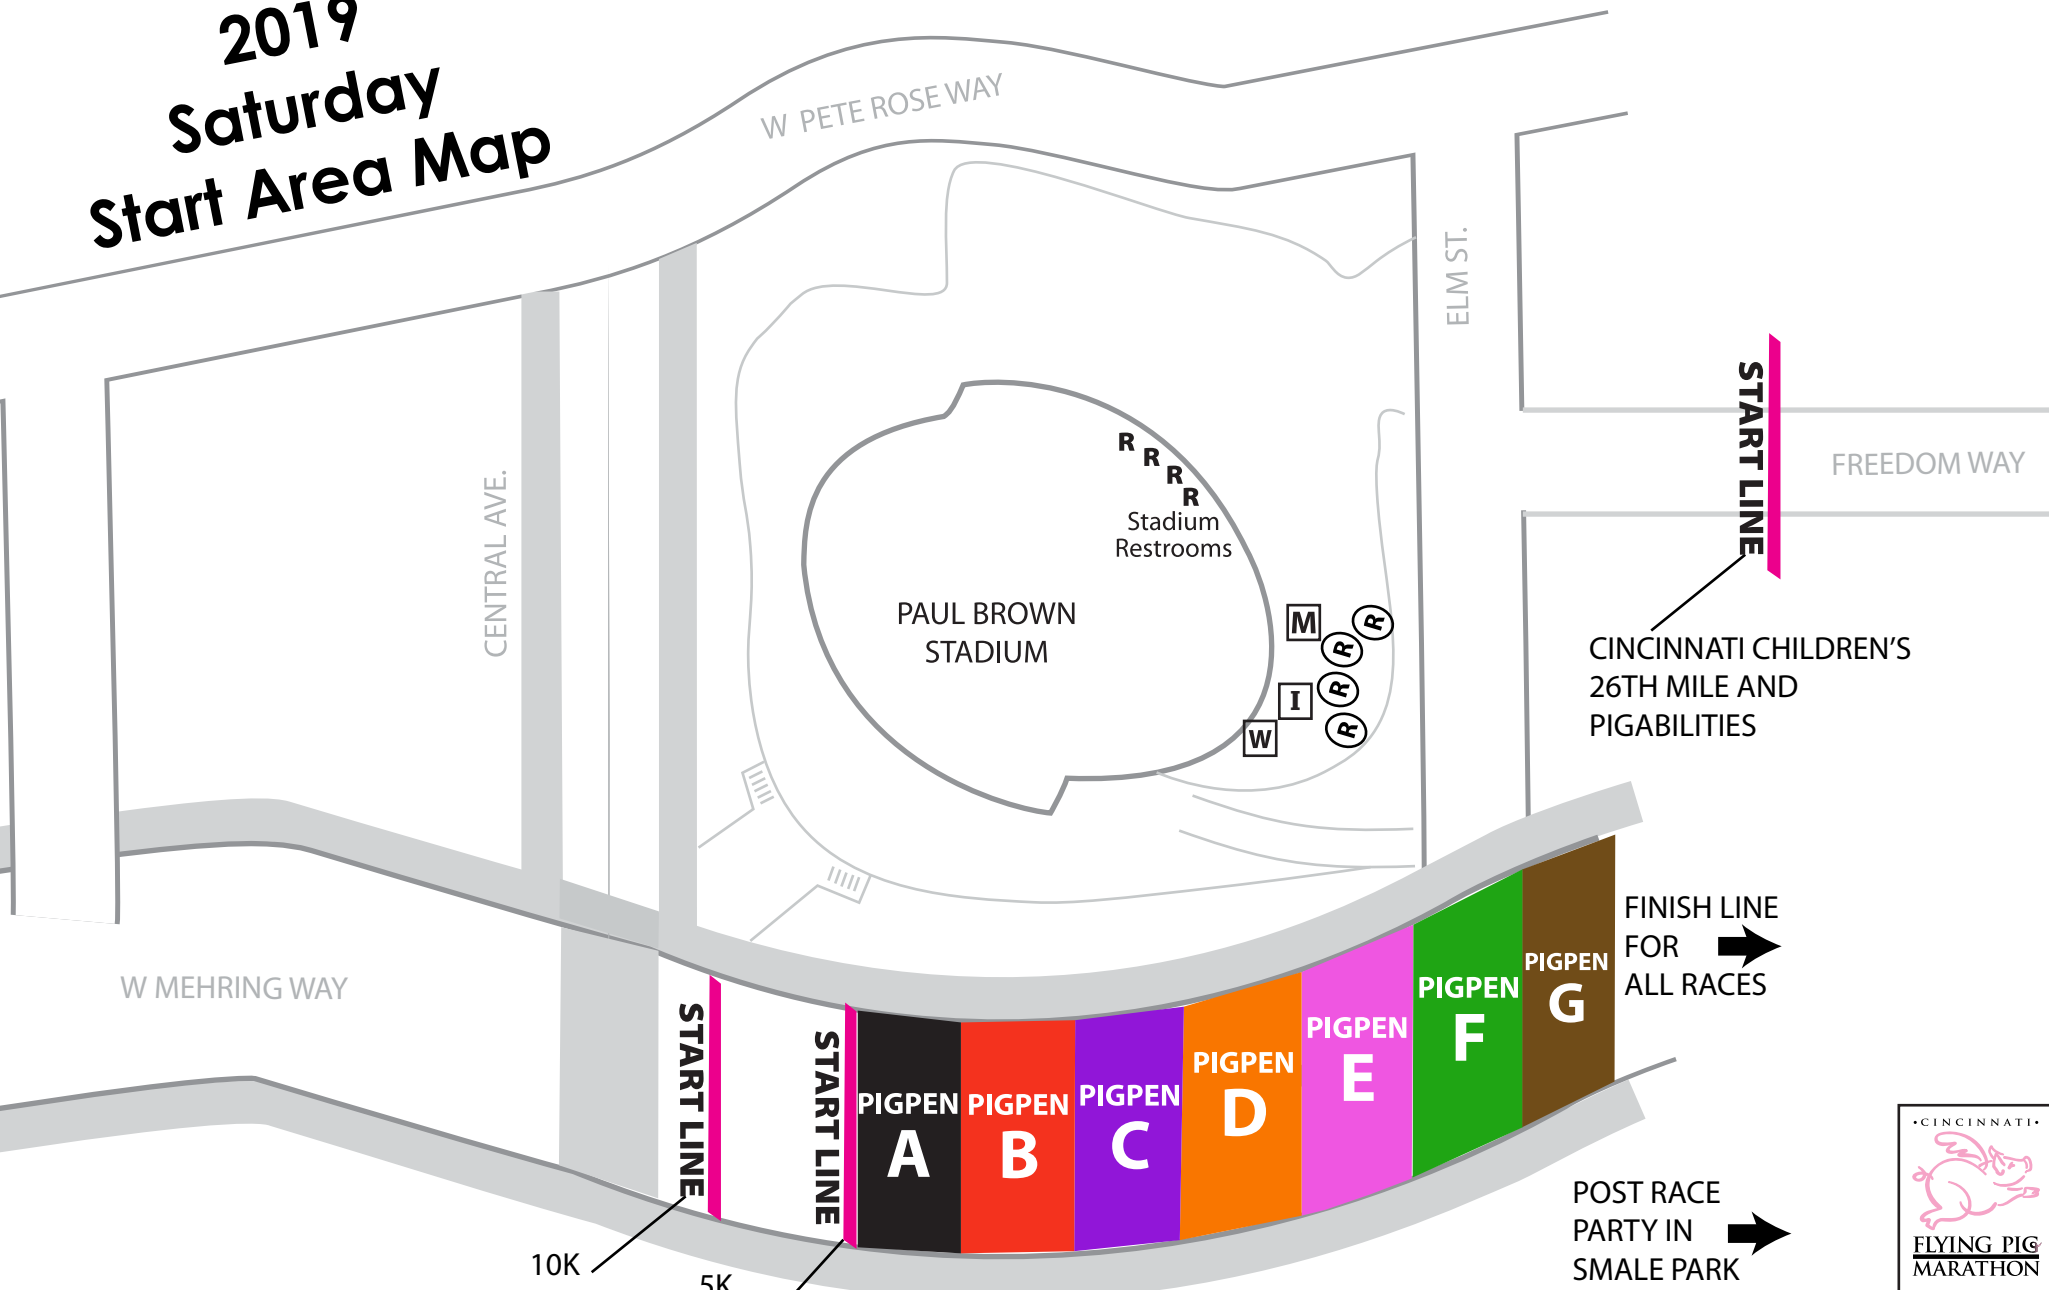

2019 Saturday Start Area Map

Start Times	
8:00am	10k
10:00am	5k
12:00pm	Kids 26th Mile
1:00pm	PigAbilities
2:00pm	Flying Fur

10K
5K AND FLYING FUR

Key	
(R)	Restrooms
(W)	Water Station
(I)	Information
(M)	Medical