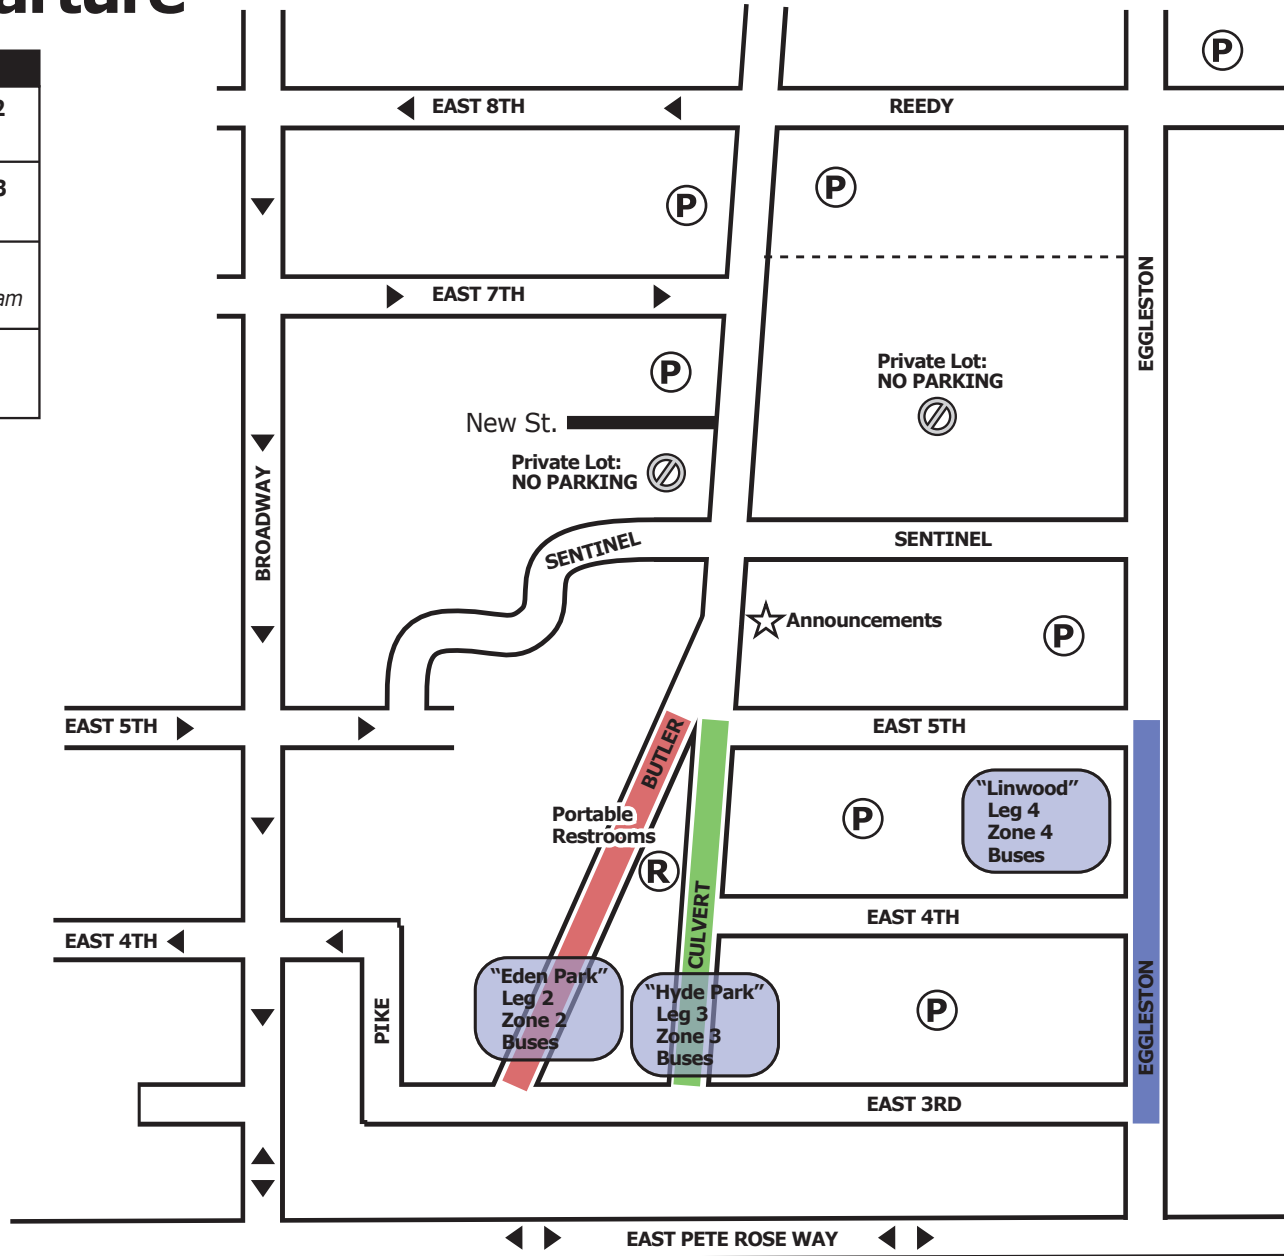

Relay Parking and Bus Departure

RELAY BUS SCHEDULE:

"Eden Park" Leg 2/Zone 2
@ Eden Park 6:40 - 6:55 am

"Hyde Park" Leg 3/Zone 3
@ Erie Ave. 7:10 - 7:35 am

"Linwood" Leg 4/Zone 4
@ Eastern Ave. 8:00 - 8:20 am

Leg 1 participants to the start line near "Paul Brown Stadium"

NOTE:

When parking, only give money to uniformed attendants or deposit money in Honor Box.

Estimated Fees: \$5

For parking directions and more information visit: flyingpigmarathon.com

(P) Pay Parking Lots

← FINISH LINE AND RELAY BUS DROP OFF ZONE NEAR PAUL BROWN STADIUM