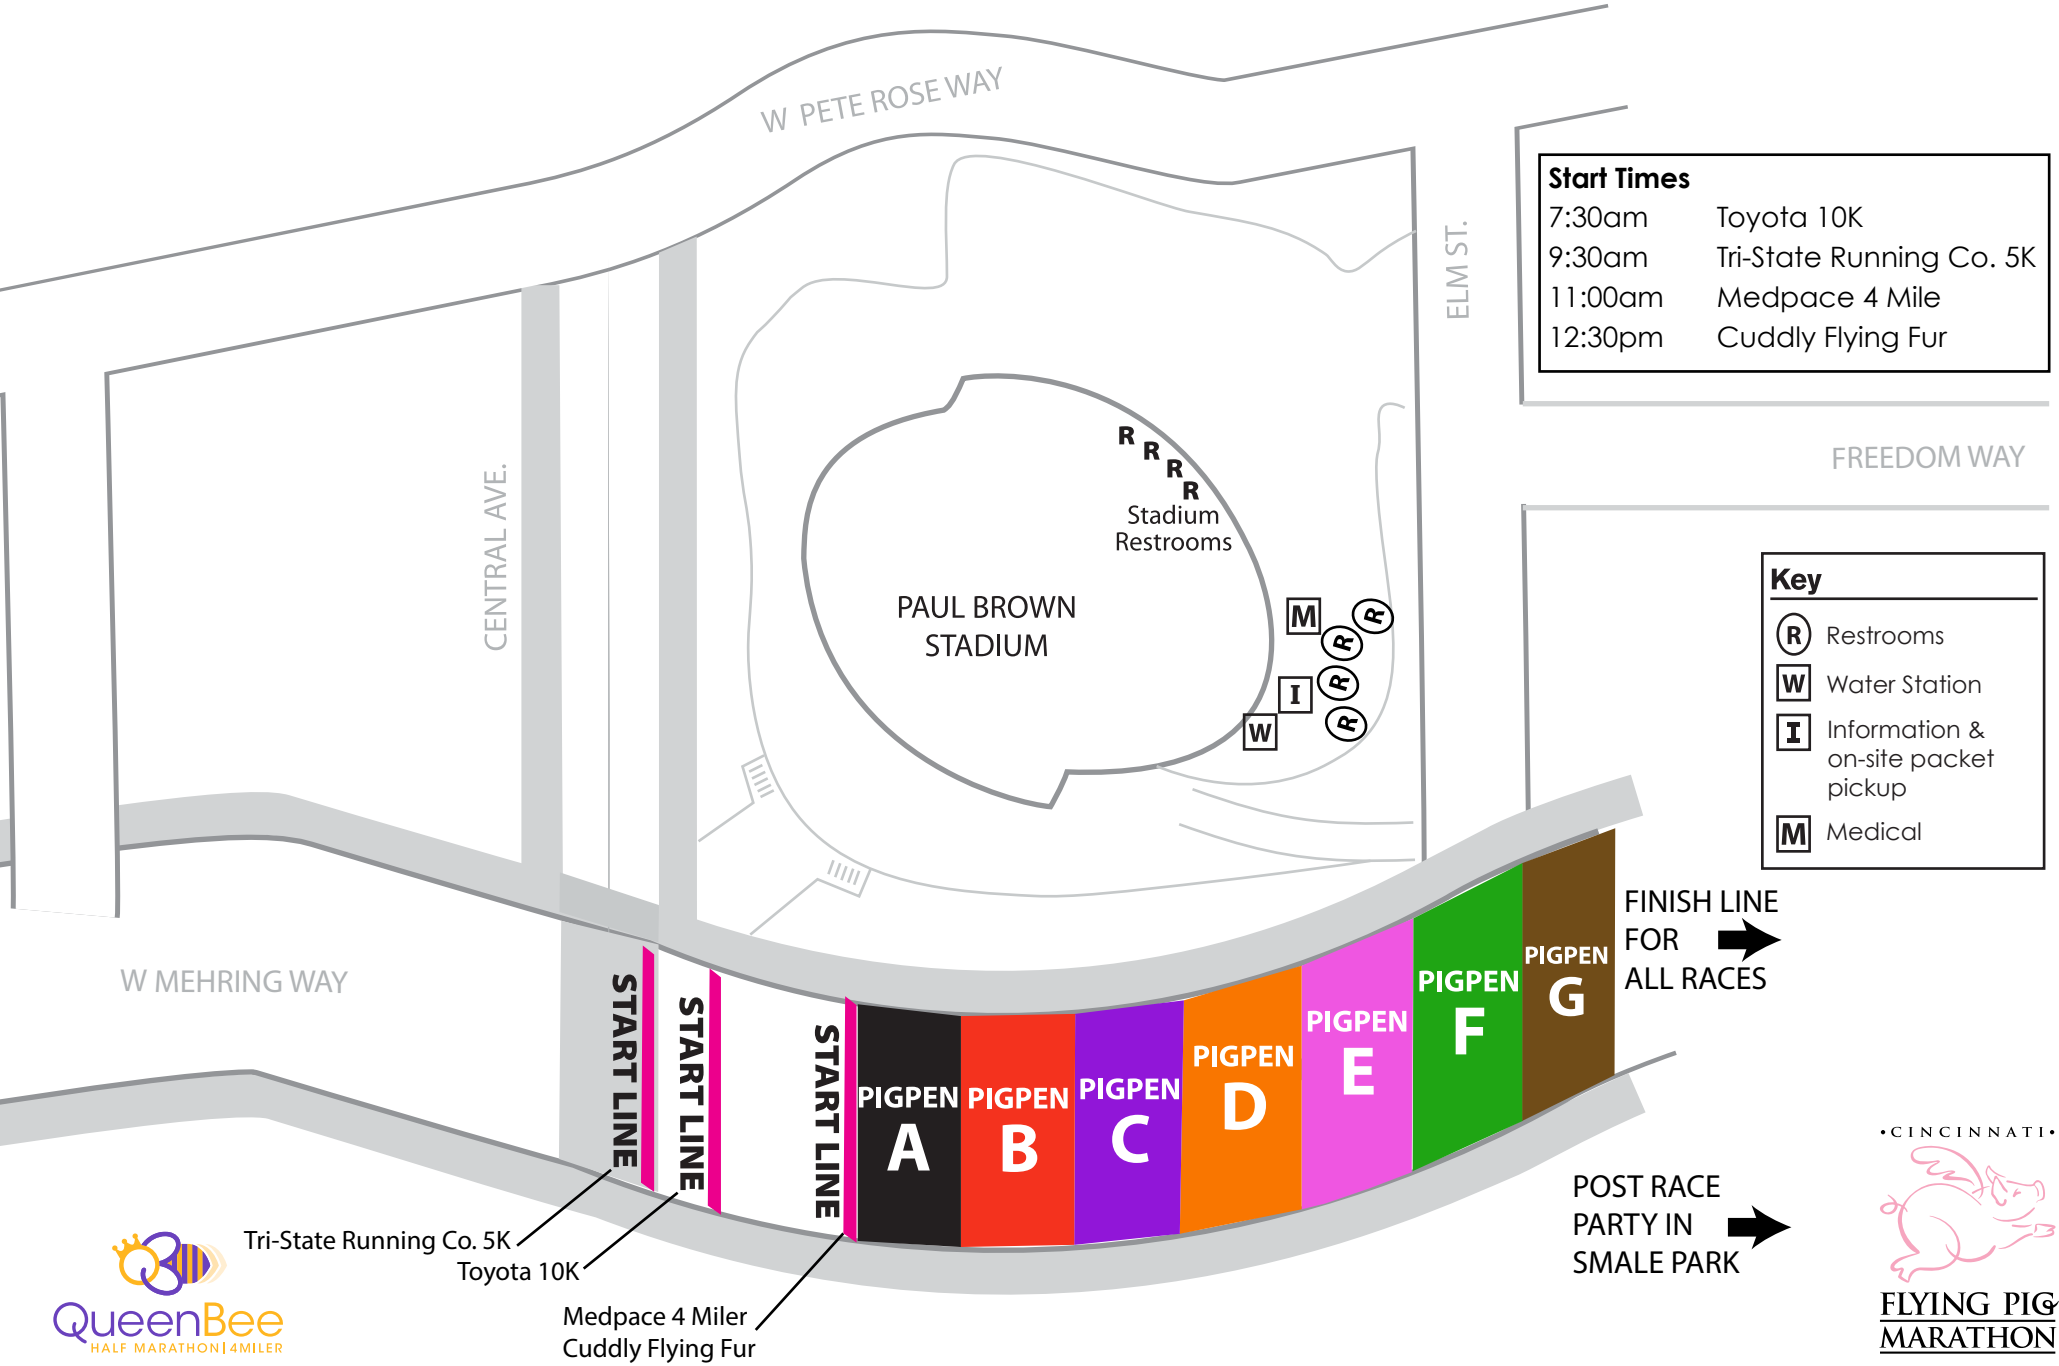

2021 SATURDAY START AREA MAP

Start Times	
7:30am	Toyota 10K
9:30am	Tri-State Running Co. 5K
11:00am	Medpace 4 Mile
12:30pm	Cuddly Flying Fur

Key	
(R)	Restrooms
(W)	Water Station
(I)	Information & on-site packet pickup
(M)	Medical

Tri-State Running Co. 5K
Toyota 10K

Medpace 4 Miler
Cuddly Flying Fur

POST RACE PARTY IN
SMALE PARK